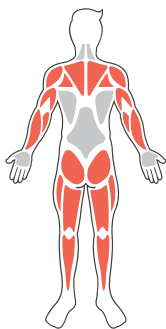

Activ8 Multi Gym BX/SG 7000-GG

Dimensions:
1200 x 1800 x 5500 mm

Muscle Groups:

Product Information

Our most popular multi gym offers a wealth of different and inclusive activities for up to eight users at any one time, featuring a Double Health Walker and two Slalom Skiers for physical movement, coupled with a Double Waist Twister plus a Tai Chi element for co-ordination and Arm Bike set-up for wheelchair users.

Users

8 Suitable for simultaneous use by up to eight users below 140cm / 4'7" in height

Features

- A versatile set of exercises suitable for children at various abilities
- Opportunities to practise coordination skills as well as increase physical activity
- Mutual encouragement whilst children set their own pace