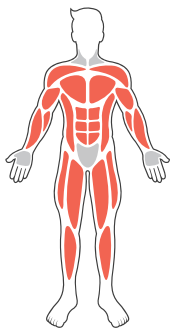

Activ8 Multi Gym BX/SG 7000-GG

Dimensions:
1200 x 1800 x 5500 mm

Muscle Groups:

Product Information

Our most popular multi gym offers a wealth of different and inclusive activities for up to eight users at any one time, featuring a Double Health Walker and two Slalom Skiers for physical movement, coupled with a Double Waist Twister plus a Tai Chi element for co-ordination and Arm Bike set-up for wheelchair users.

Users

8 Suitable for simultaneous use by up to eight users below 140cm / 4'7" in height

Features

- A versatile set of exercises suitable for children at various abilities
- Opportunities to practise coordination skills as well as increase physical activity
- Mutual encouragement whilst children set their own pace