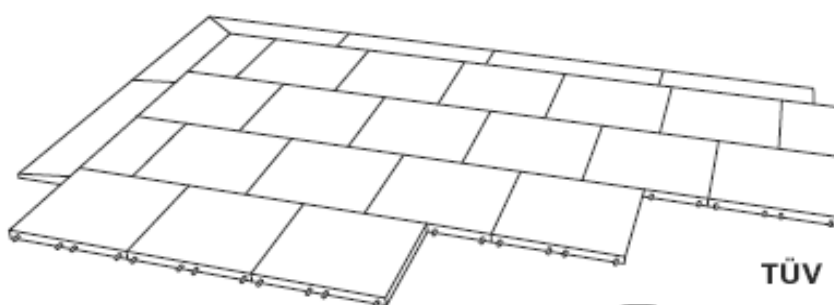

met pen/gatverbinding
avec tenon et mortaise
mit Systemstecker