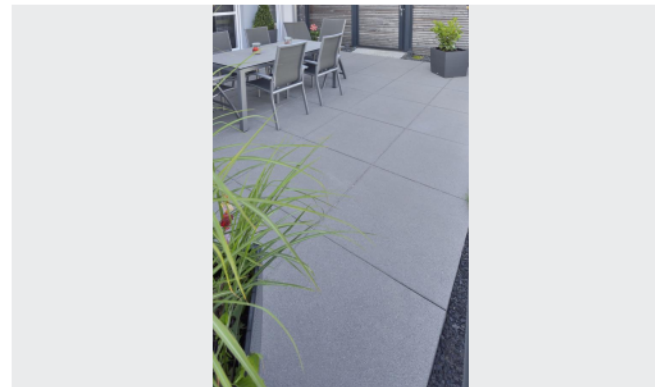

GDM TETRAGO light proClean 100

by Godelmann

URBASTYLE
CONCRETE STREET FURNITURE

The main characteristic of GDM.TETRAGO Light slabs is their homogeneous and lightly rough surface. The subtle colours of the 5 cm thick slabs are obtained thanks to a very fine surface and a very fine shot-blasting process using small balls of stainless steel that enables the natural stone aggregates to reveal all of their true colours. With its standard modern dimensions up to 1000 x 1000 mm, the GDM.TETRAGO Light range is now a well-known reference. It comes with an anti-dirt protection, with chamfers, without locking spacers.

Colours and Finishings

✓ FERRO