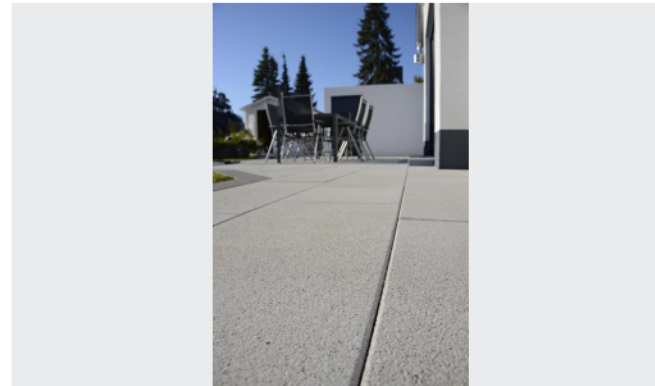

# GDM TETRAGO light proClean 100

by Godelmann

URBASTYLE  
CONCRETE STREET FURNITURE

The main characteristic of GDM.TETRAGO Light slabs is their homogeneous and lightly rough surface. The subtle colours of the 5 cm thick slabs are obtained thanks to a very fine surface and a very fine shot-blasting process using small balls of stainless steel that enables the natural stone aggregates to reveal all of their true colours. With its standard modern dimensions up to 1000 x 1000 mm, the GDM.TETRAGO Light range is now a well-known reference. It comes with an anti-dirt protection, with chamfers, without locking spacers.