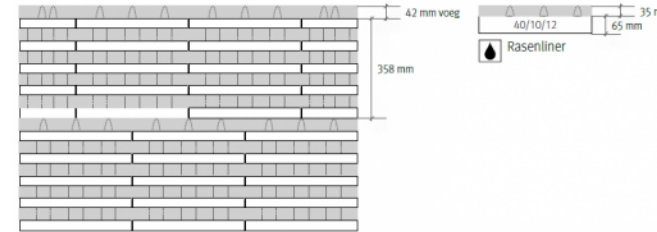

GDM TETRAGO liner

GDM.TETRAGO LINER slabs give the possibility of creating contrasting lines and are a perfect complement to the other products of the GDM.TETRAGO stone range. Thanks to the unique grooved strut of the GDM.TETRAGO stone system, we reach an optimal stability of the Rasenliner fine stones. The broad variety of aesthetic possibilities provided by the GDM.TETRAGO stone system is also available for Rasenliner products. The fine finish of the natural stone surface can, for instance, be refined by adding special materials to it or by polishing or sanding with small balls of stainless steel. This system comes in three dimensions: 40x10x12 cm paving stones and mixed-size slabs 40x40x12 cm + 40x20x12 cm, only mixed sizes and full layer deliveries.

Colours and Finishings

✓ NATIVO

Measurements

- ✓ 40x10x12 cm - joint 35 mm
- ✓ Mixed formats 40x40x12 + 40x20x12 cm - joint 42 mm