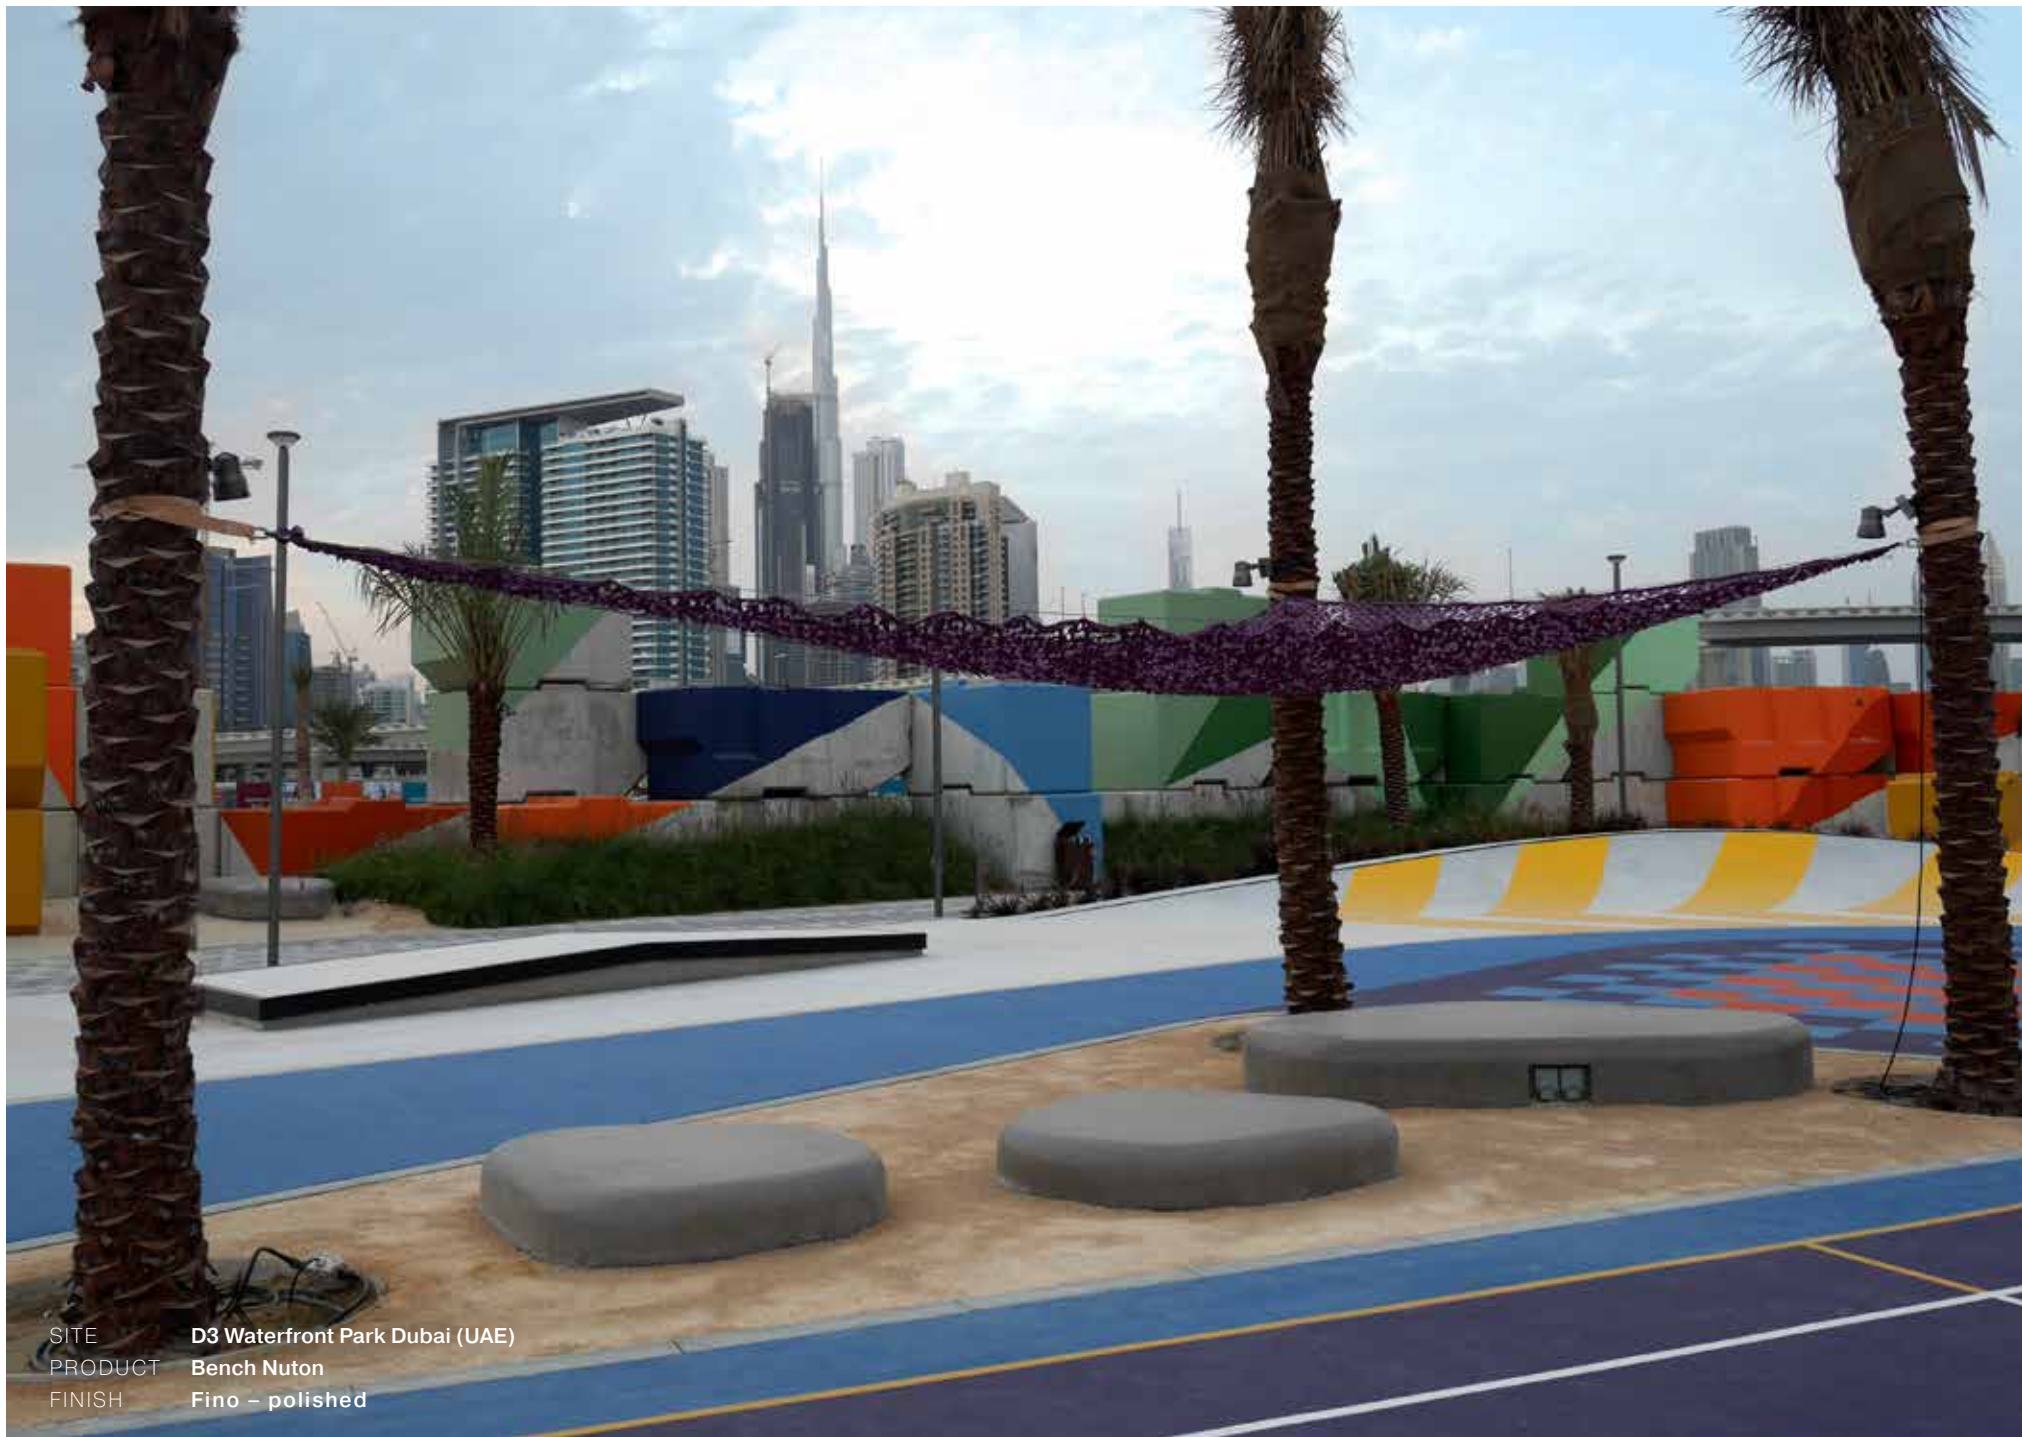

SITE **Sa'ada, Manama (Bahrain)**  
PRODUCT **Planter Nuton**  
FINISH **Fino – polished**

SITE **Dubai Maritime City (UAE)**  
PRODUCT **Bench Artculus O + backrest**  
FINISH **Visia – fair faced**

SITE **D3 Waterfront Park Dubai (UAE)**  
PRODUCT **Bench Nuton**  
FINISH **Fino – polished**