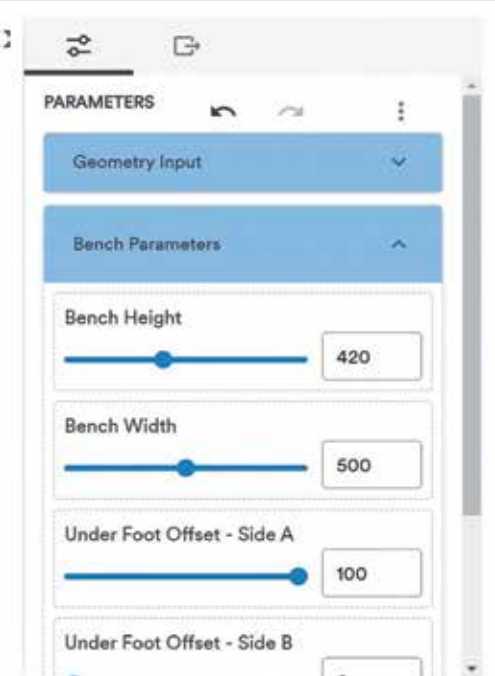

Customization toolbox

Step 1. Explore the possibilities 🛠️

Step 2. Enter your contact information in the tab: "Customer details"

Step 3. Request a price quote by clicking: 📄

MAKE YOUR OWN CUSTOM DESIGN

urbastyle3D.com