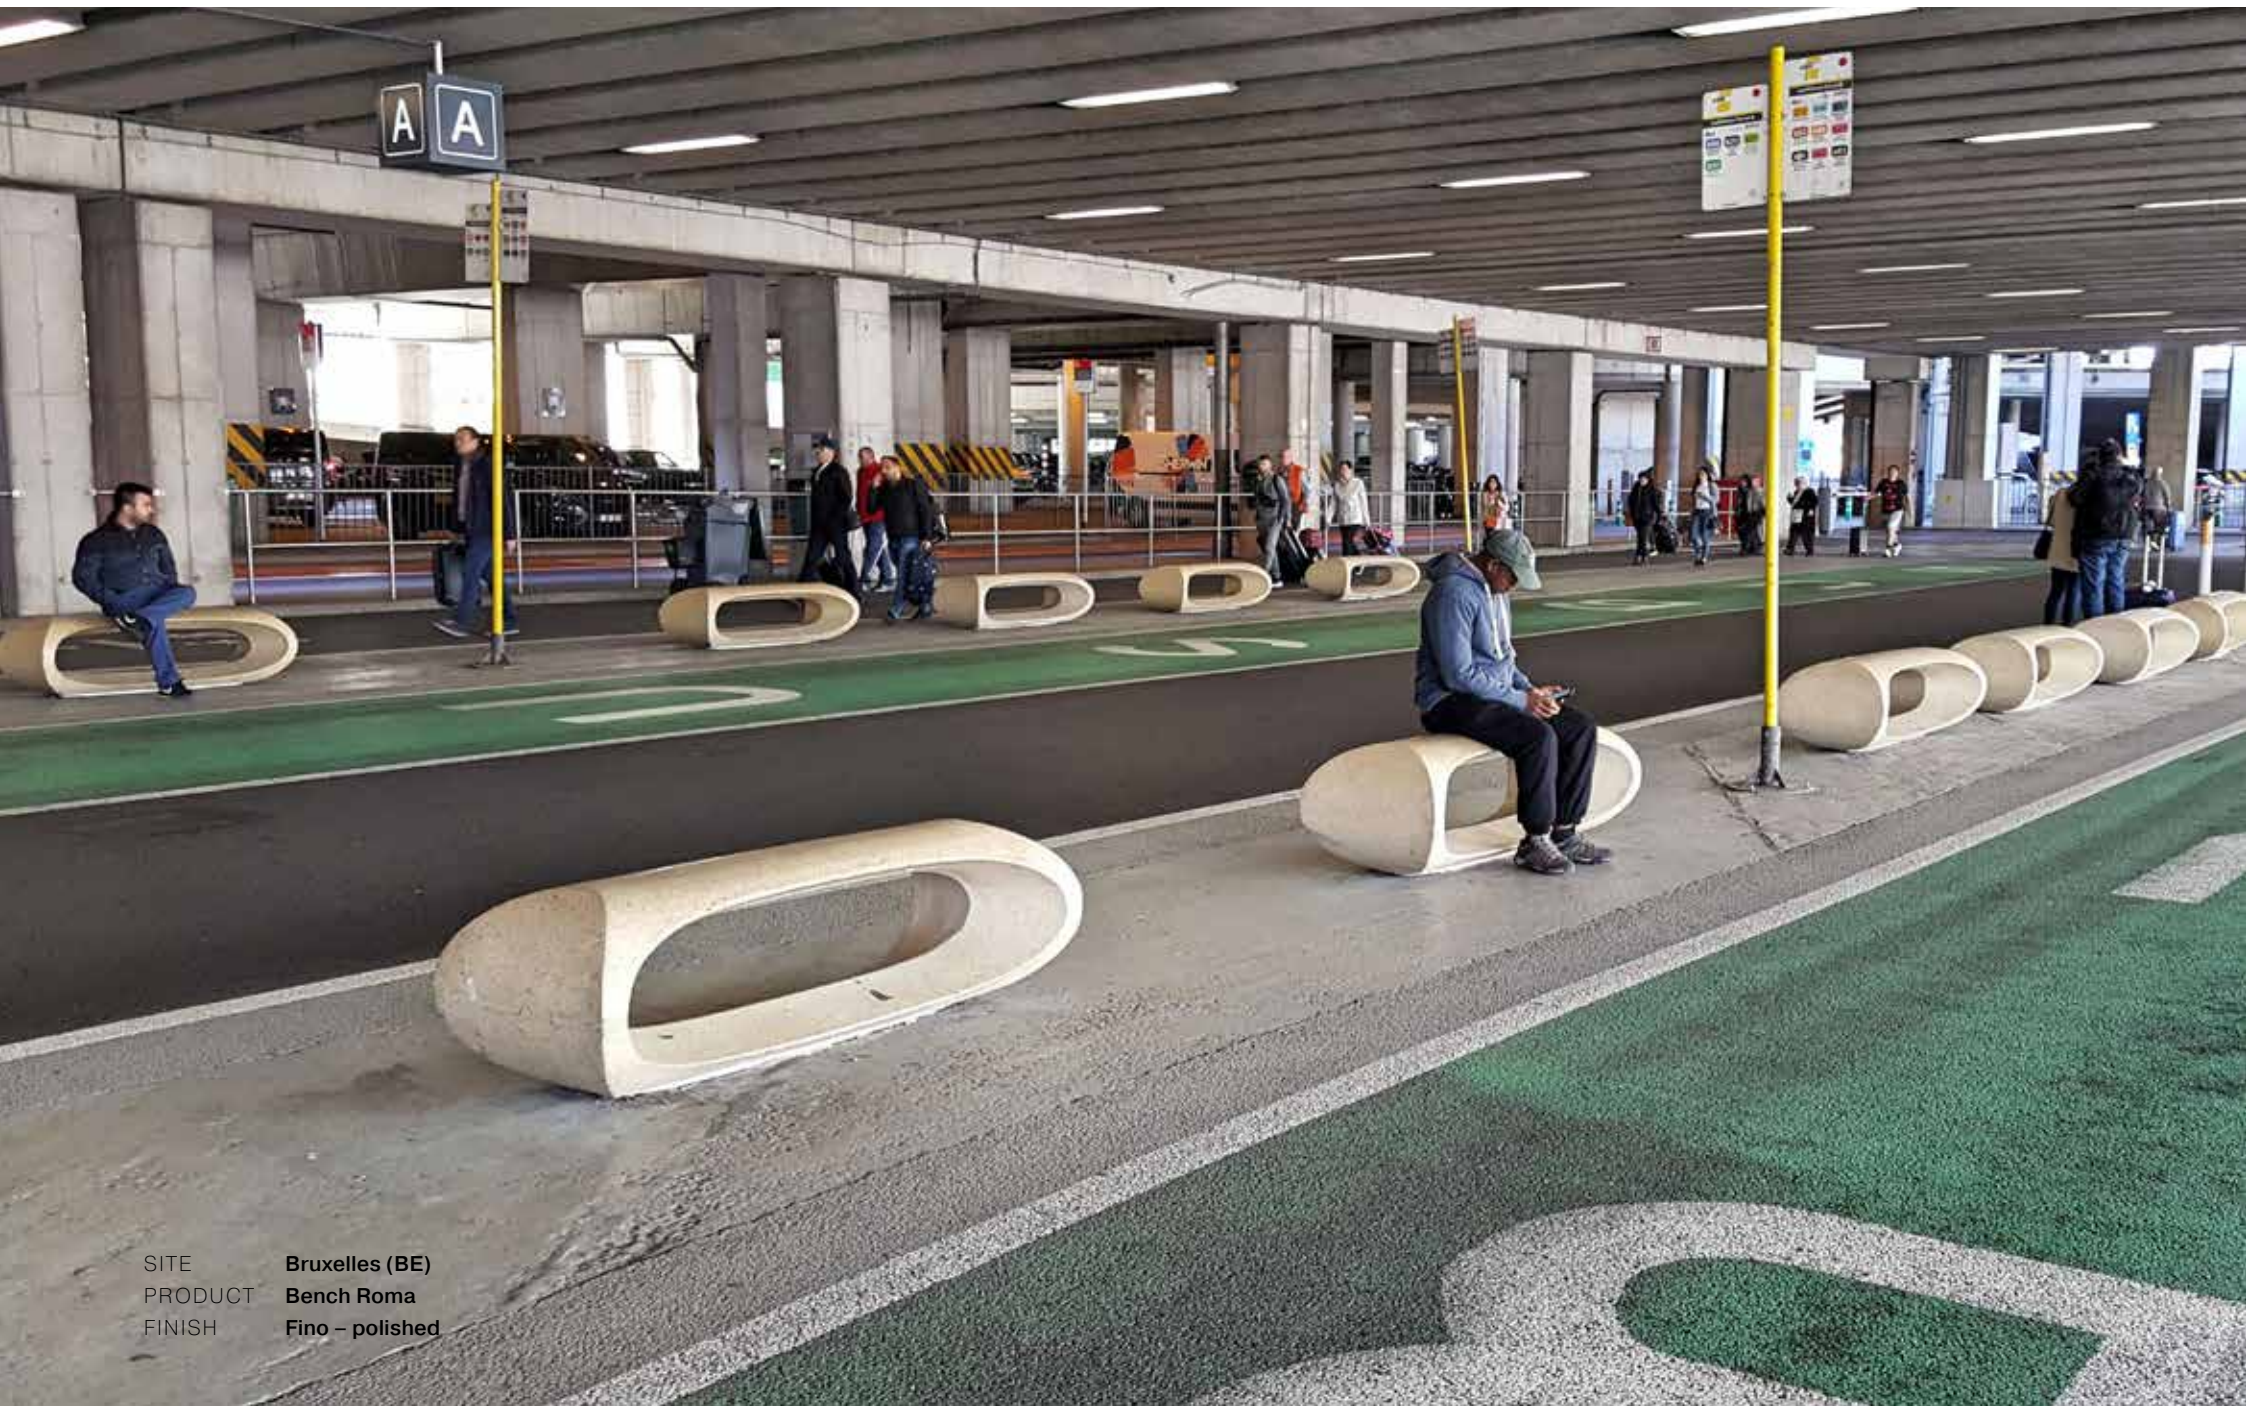

SITE **Bruxelles (BE)**
PRODUCT **Bench Roma**
FINISH **Fino – polished**