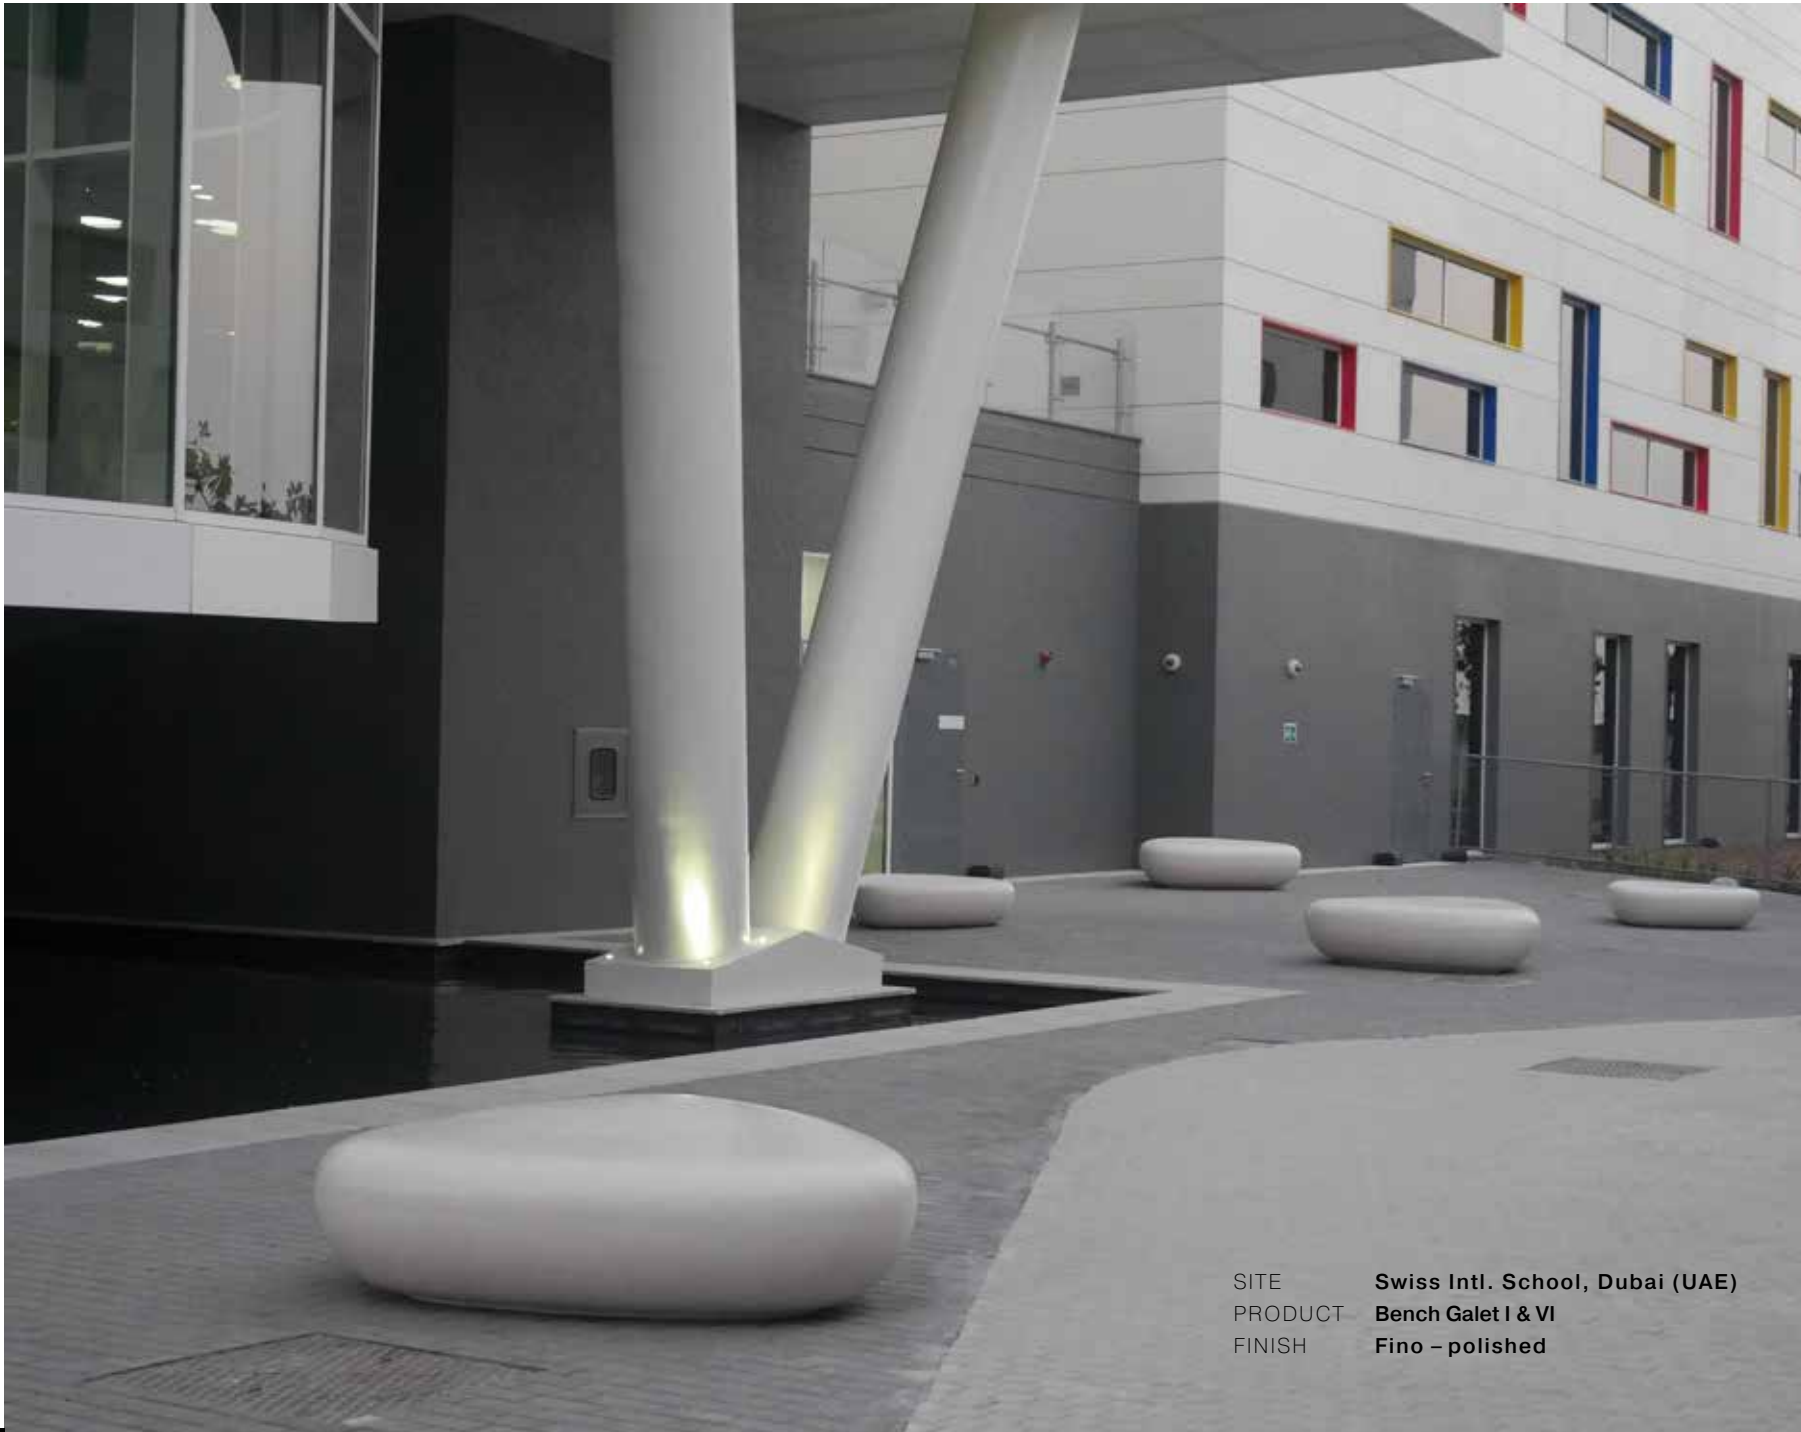

SITE **Swiss Intl. School, Dubai (UAE)**
PRODUCT **Bench Galet I & VI**
FINISH **Fino – polished**