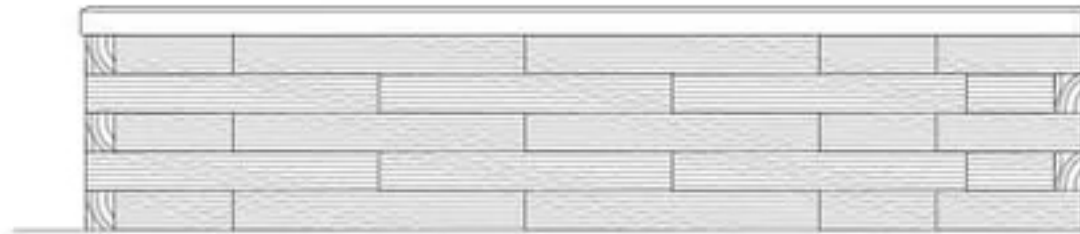

PLANTER C - PLAN VIEW

1:20

PLANTER C - ISOMETRIC VIEW

1:20

PLANTER C - SIDE ELEVATION

1:20

PLANTER DETAIL

N/A

NO.	ORIGINAL SIZE	TP	DR
REV.	DATE	BY	CHKD.

WOOD
BlocX
LANDSCAPING

CLIENT
GUILDFORD BOROUGH

PROJECT
00 WOODBRIDGE HILL, GUILDFORD -
PLANTER C (2550X975X550MM)

DRG. TITLE
WOODBRIDGE HILL - PLANTER C

DRAWN	HP	SCALE	AS NOTED
CHECKED	HB	ORIGINAL	A3
JOB NO.	0003	DATE	02/05/2016