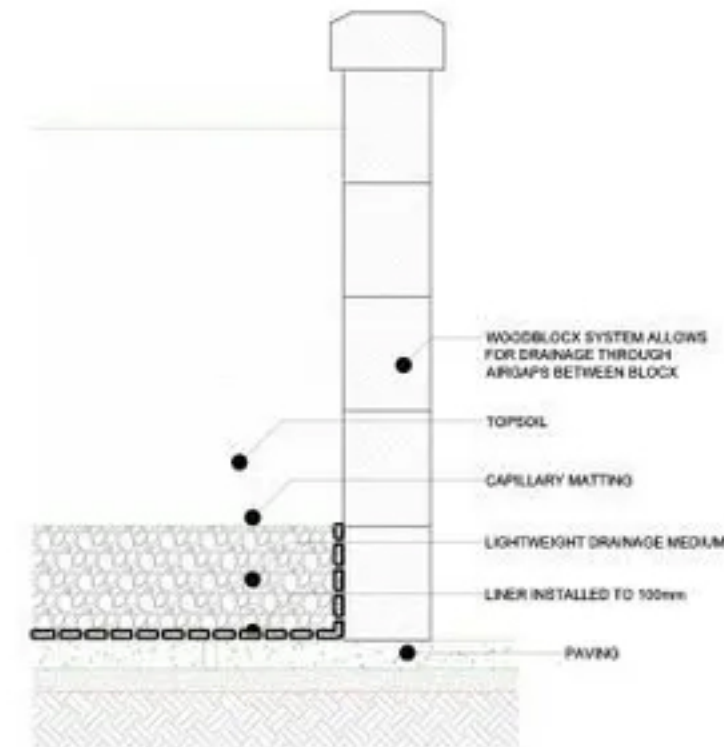

PLANTER C - PLAN VIEW

1:20

PLANTER C - ISOMETRIC VIEW

1:20

PLANTER C - SIDE ELEVATION

1:20

PLANTER DETAIL

N/A

NO.	ORIGINAL SIZE	TP	DR
REV.	DATE	BY	CHKD.

WOOD
BlocX
LANDSCAPING

CLIENT
GUILDFORD BOROUGH

PROJECT
00 WOODBRIDGE HILL, GUILDFORD -
PLANTER C (2550X975X550MM)

DRG. TITLE
WOODBRIDGE HILL - PLANTER C

DRAWN	HP	SCALE	AS NOTED
CHECKED	HB	ORIGINAL	A3
JOB NO.	0003	DATE	02/05/2016