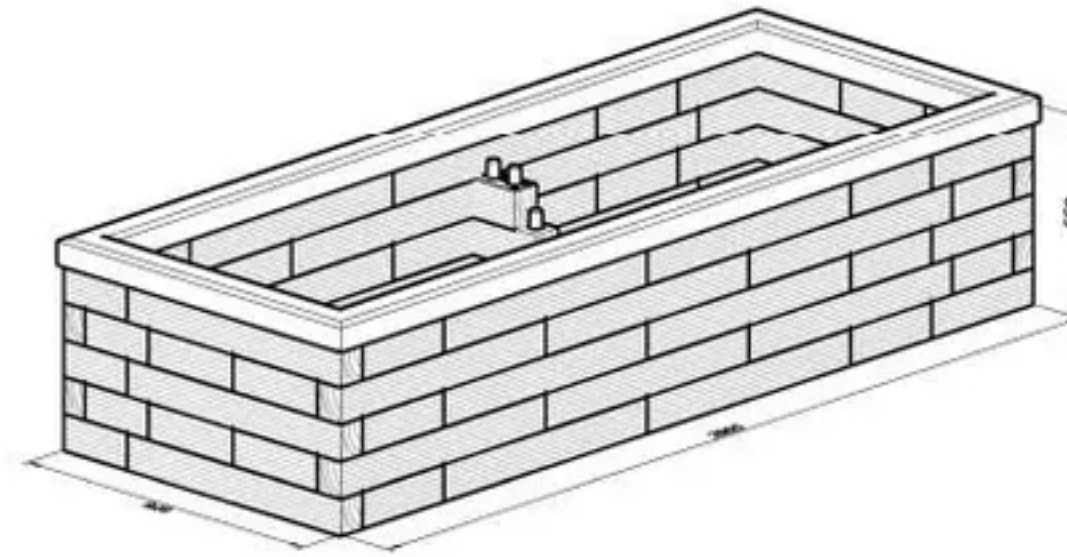

PLANTER C - PLAN VIEW

1:20

PLANTER C - ISOMETRIC VIEW

1:20

PLANTER C - SIDE ELEVATION

1:20

PLANTER DETAIL

N/A

NO.	ORIGINAL SIZE	TP	DR
REV.	DATE	BY	CHKD.

WOOD
BlocX
LANDSCAPING

CLIENT
GUILDFORD BOROUGH

PROJECT
00 WOODBRIDGE HILL, GUILDFORD -
PLANTER C (2550X975X550MM)

DRG. TITLE
WOODBRIDGE HILL - PLANTER C

DRAWN	HP	SCALE	AS NOTED
CHECKED	HB	ORIGINAL	A3
JOB NO.	0003	DATE	02/05/2016