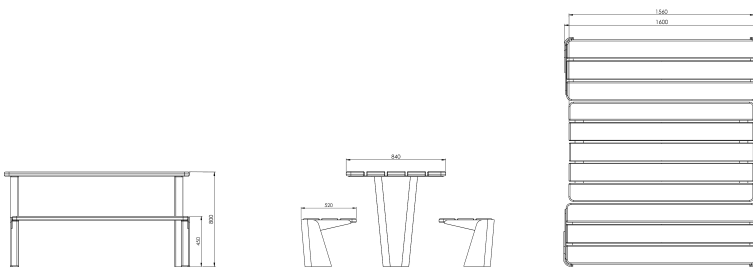

The TOR138.00 model is a picnic set composed of the 156 cm wide and 80 cm high TORO table and two 80 cm wide TORO benches with no backrests. The table and benches are made of wood with a steel frame.

TORO is a simple and modern collection of street furniture. The number of elements used has been reduced to a minimum, using the support of a steel flat bar as the structure and supporting frame for the wooden elements.. The curves of the Toro furniture elements increase their strength and give the whole a soft, friendly character.

**Dimensions and materials available below.**