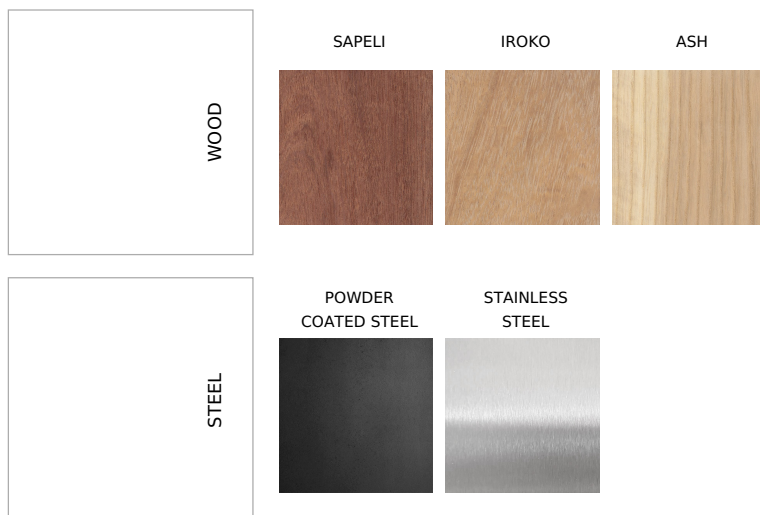

MATERIALS

www.fulcosystem.com

contact@fulco.pl

phone no.: +48 32 305 05 80