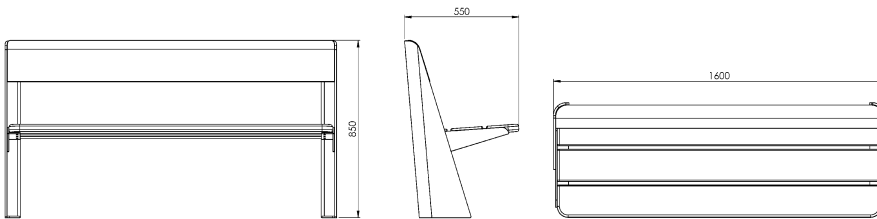

From collection **TORO**

TORO bench - 160 cm wide with a wooden seat and a steel structure.

The LTO136.00 model has a backrest.

TORO is a simple and modern collection of street furniture. The number of elements used has been reduced to a minimum, using the support of a steel flat bar as the structure and supporting frame for the wooden elements.. The curves of the Toro furniture elements increase their strength and give the whole a soft, friendly character.

Dimensions and materials available below.

MATERIALS

www.fulcosystem.com

contact@fulco.pl

phone no.: +48 32 305 05 80