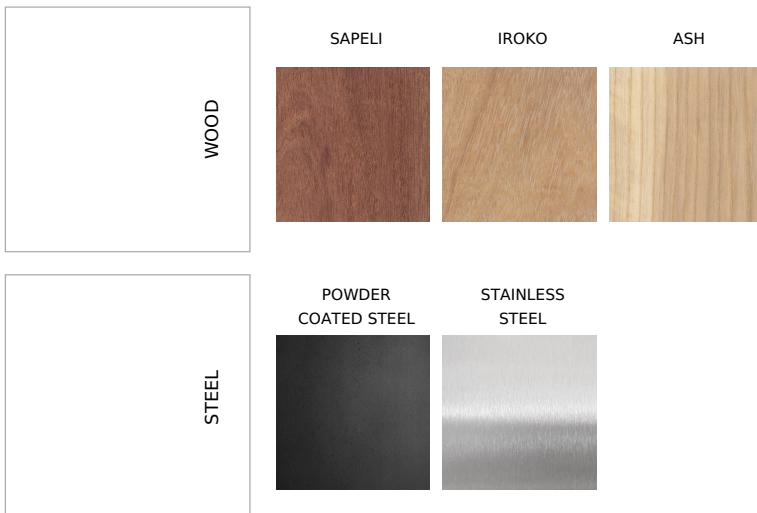

MATERIALS

www.fulcosystem.com

contact@fulco.pl

phone no.: +48 32 305 05 80