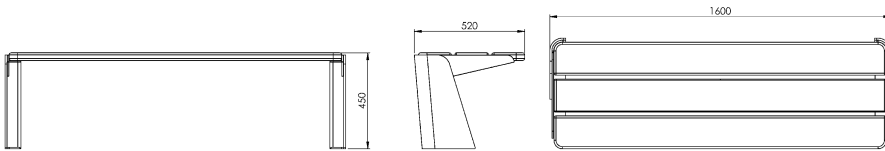

From collection **TORO**

TORO bench - 160 cm wide with a wooden seat and a steel structure.

The LTO135.00 model has no backrest.

TORO is a simple and modern collection of street furniture. The number of elements used has been reduced to a minimum, using the support of a steel flat bar as the structure and supporting frame for the wooden elements.. The curves of the Toro furniture elements increase their strength and give the whole a soft, friendly character.

**Dimensions and materials available below.**