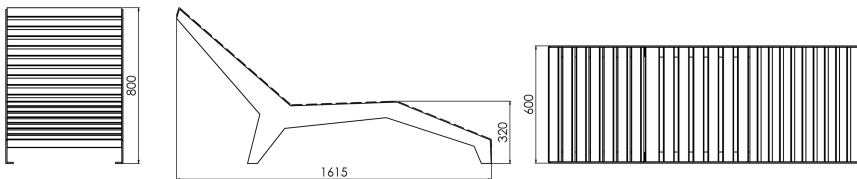

From collection 

EDGE sunbed - 60 cm wide with a wooden seat and a steel frame.

The LED134.00 model has a comfortably contoured backrest.

The EDGE collection stands out with its bravery and modernity. Its elements add character and uniqueness to the whole realization. Their undeniable advantage is also the modular structure, significantly simplifying transport and assembly.

**Dimensions and materials available below.**