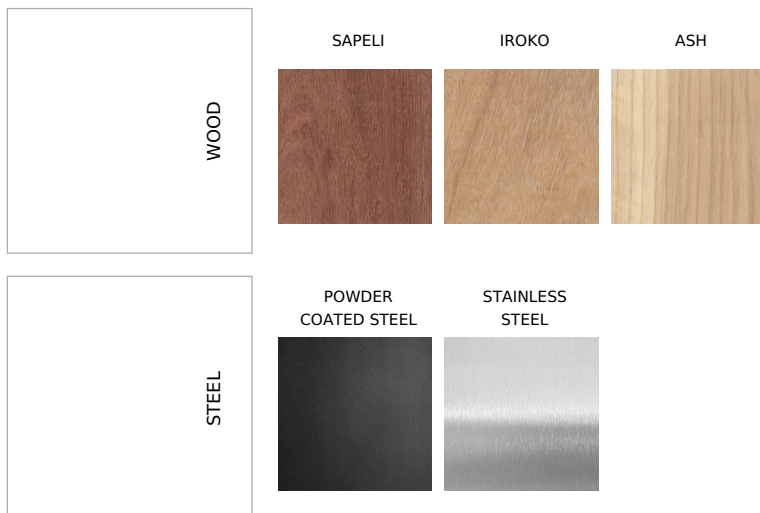

MATERIALS

www.fulcosystem.com

contact@fulco.pl

phone no.: +48 32 305 05 80