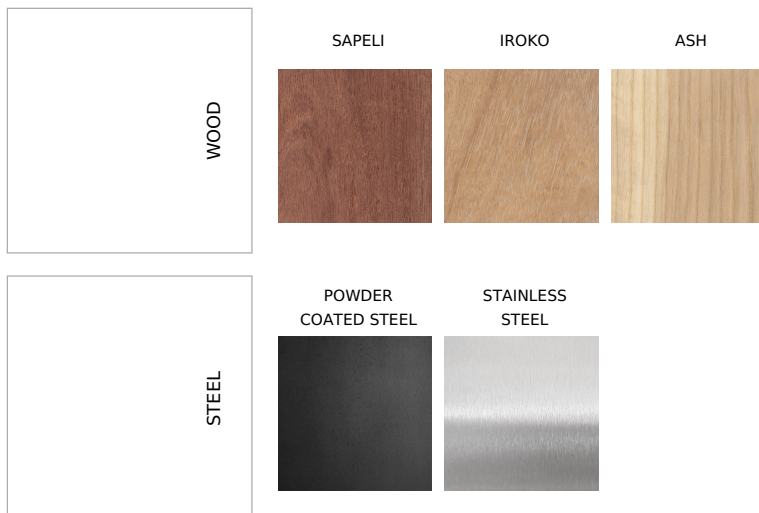

MATERIALS

www.fulcosystem.com

contact@fulco.pl

phone no.: +48 32 305 05 80