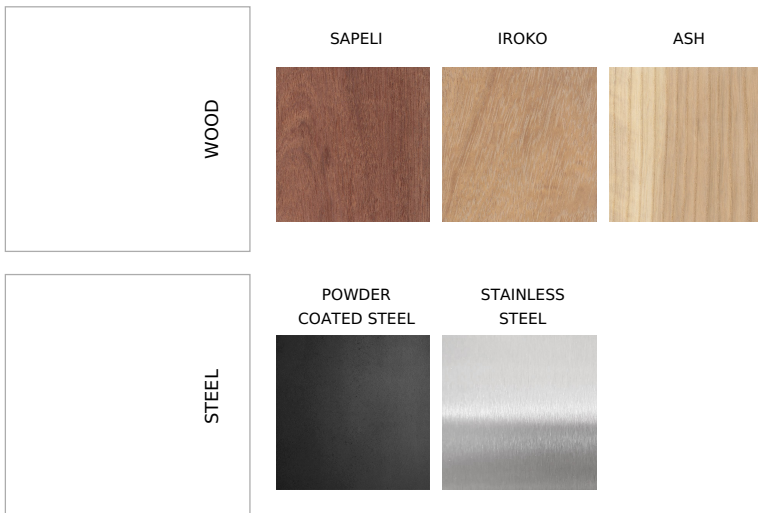

MATERIALS

www.fulcosystem.com

contact@fulco.pl

phone no.: +48 32 305 05 80