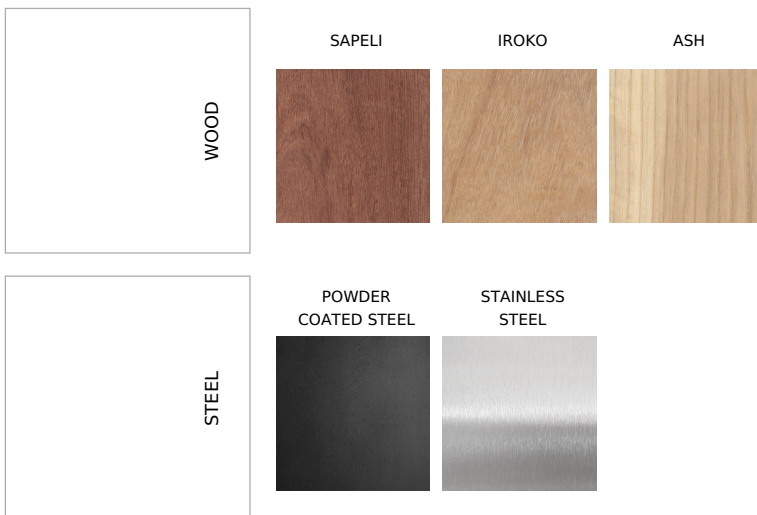

MATERIALS

www.fulcosystem.com

contact@fulco.pl

phone no.: +48 32 305 05 80