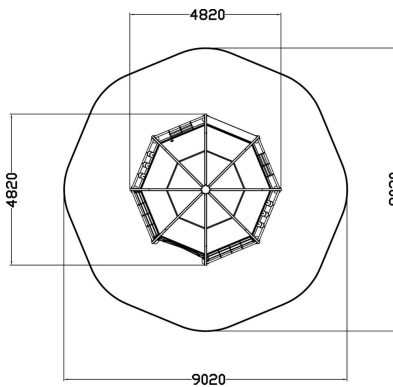

PLAY PLANETARIUM

Play Planetarium is a unique play and learning environment that can fit at a time even a whole school class! The dome shaped multi functional play equipment consists of eight sections with different climbing functions such as nets, ladders and climbing walls. Explore the night sky inside Play Planetarium, as the stellar patterns are repeated accurately within the dome. Sunlight shines through the star shaped holes in the dome, and thus creates glittering stellar patterns on the dome ceiling. Children will learn to recognize different constellations and practice navigation with stars. Above the dome is made for climbing, which also promotes proven learning. A versatile and exciting play equipment is perfect for both school grounds and public parks.

User age	1+
Number of users	49
Product length, mm	4820
Product width, mm	4820
Product height, mm	2760
Impact area, m ²	44.9
Falling space, m ²	61.3
Height required, mm	4500
Max. free fall height, mm	2400
Safety info	EN 1176-1 TÜV
Installation time (for 1), H	28
Wood	
Metal	
Colour of walls and HPL	
Ropes	