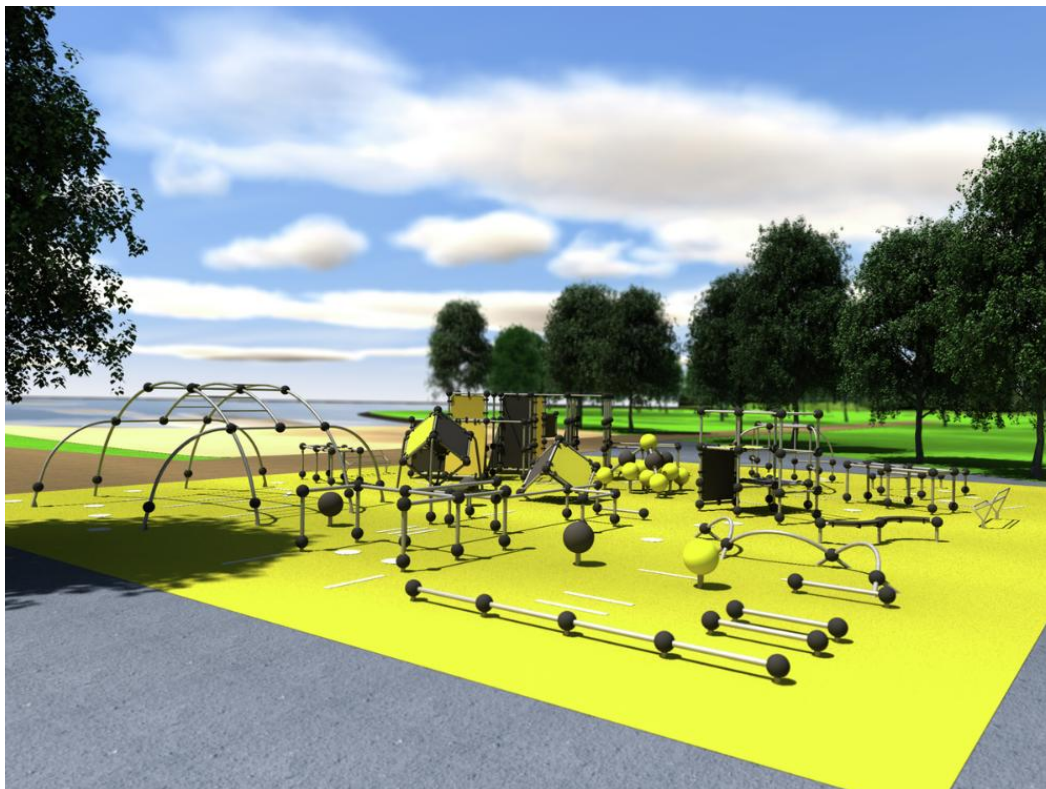

# Parkour L

Parkour example areas are gathered with experts in this area of sports. The Cloxx Parkour products conform to the European Standard for Playground equipment EN 1176. L-size area is 24 m x 20 m wide and it includes next products: 220531 Tic-Tac Cube M, 220501 Precision ball yellow x4, 220502 Precision ball grey x4, 220520 Spider cage S, 220540 Precision bar x4, 220541 Precision beam, 220542 Precision beam wide, 220543 Precision curve, 220546 vault box, 220539 Precision bar extra x3, 220530 Tic-Tac cube S, 220547 Vault rails S, 220549 Vault rails L, 220510 Gibbonswing S, 220513 Gibbonswing L, 220526 Spider cage L, 220545 vault box, 220590 Info sign, 220505 Pyramid climber, Fun bank x2

Product length, mm	24000
Product width, mm	20000
Product height, mm	2650
Impact area, m <sup>2</sup>	480
Falling space, m <sup>2</sup>	480
Height required, mm	4450
Max. free fall height, mm	2650
Foundation options	deep_mounting surface_mounting