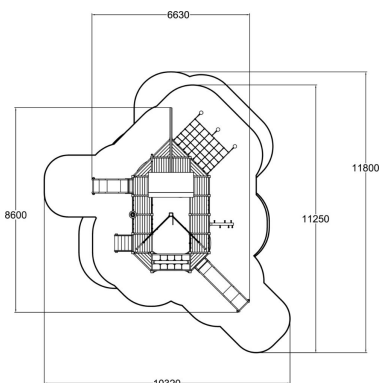

-  Bridges
2
-  Climbing
3
-  Play panels
14
-  Roofs
1
-  Slides
2
-  Towers
4

Ships and boats as a play structure are one of the playground classics. The Fishing Ship with its many play functions makes it possible for everybody to play. Easy access via stairs makes allows smaller children to enjoy the activities on the upper deck. Children get to challenge their skills and abilities in various climbing and balancing activities, and use their imagination creating stories as the ships crew. The ground level maze and surfaces creates multiple opportunities for traditional play and roleplay. The frame of the Fishing Ship is impregnated glue laminated timber made from Nordic pine. Paneling and walls are made from HPL. Ropes are vinyl covered steel wire. The product has been designed for public outdoor use.

User age	3+
Number of users	30
Product length, mm	8600
Product width, mm	6630
Product height, mm	6170
Impact area, m ²	66.7
Falling space, m ²	74.1
Height required, mm	6170
Max. free fall height, mm	1470
Safety info	EN 1176-1, 3 TÜV
Installation time (for 1), H	32
Foundation options	deep_mounting