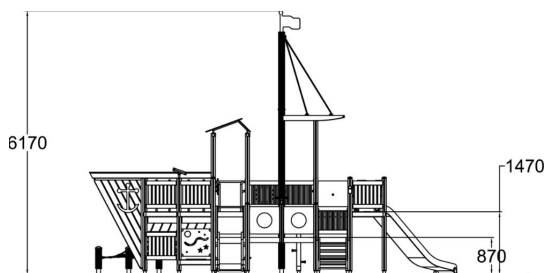

-  Bridges
2
-  Climbing
3
-  Play panels
14
-  Roofs
1
-  Slides
2
-  Towers
4

Ships and boats as a play structure are one of the playground classics. The Fishing Ship with its many play functions makes it possible for everybody to play. Easy access via stairs makes allows smaller children to enjoy the activities on the upper deck. Children get to challenge their skills and abilities in various climbing and balancing activities, and use their imagination creating stories as the ships crew. The ground level maze and surfaces creates multiple opportunities for traditional play and roleplay. The frame of the Fishing Ship is impregnated glue laminated timber made from Nordic pine. Paneling and walls are made from HPL. Ropes are vinyl covered steel wire. The product has been designed for public outdoor use.

User age	3+
Number of users	30
Product length, mm	8600
Product width, mm	6630
Product height, mm	6170
Impact area, m ²	66.7
Falling space, m ²	74.1
Height required, mm	6170
Max. free fall height, mm	1470
Safety info	EN 1176-1, 3 TÜV
Installation time (for 1), H	32
Foundation options	deep_mounting