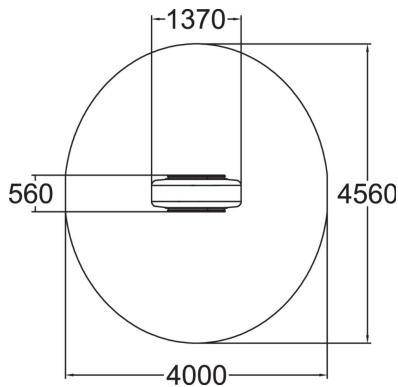

User age	6+
Number of users	3
Product length, mm	1370
Product width, mm	560
Product height, mm	1420
Impact area, m <sup>2</sup>	14.4
Height required, mm	1800
Max. free fall height, mm	1000
Safety info	EN 1176-1 TÜV
Installation time (for 1), H	4
Foundation options	surface_mounting
Metal	