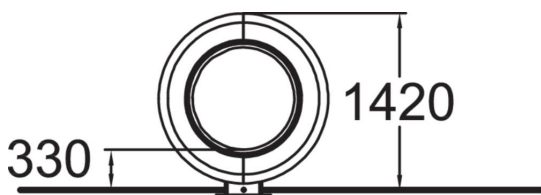

User age	6+
Number of users	3
Product length, mm	1370
Product width, mm	560
Product height, mm	1420
Impact area, m <sup>2</sup>	14.4
Height required, mm	1800
Max. free fall height, mm	1000
Safety info	EN 1176-1 TÜV
Installation time (for 1), H	4
Foundation options	surface_mounting
Metal	