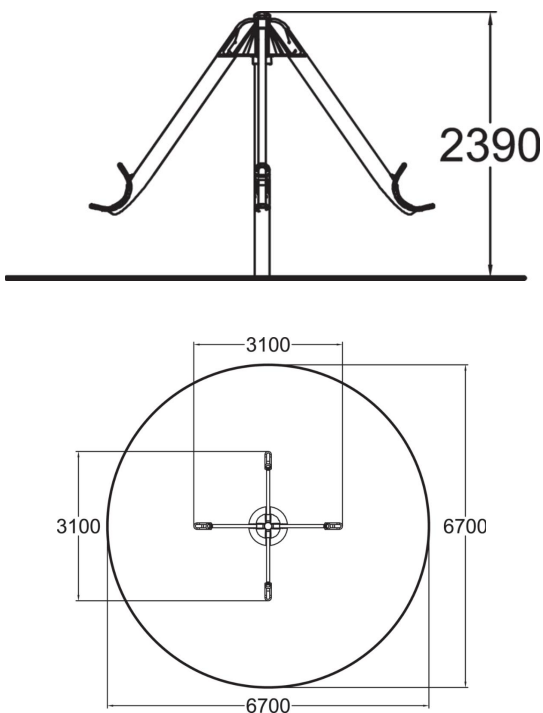

WALTZ WITH SPEED RESTRICTOR

Waltz is a four-person rotating and smoothly rocking carousel with speed restrictor. When the players reduce gaining speed, the carousel also slows down. The play equipment combines two children's favorite equipment, a carousel and a spring rocker. These movements develop the sense of rhythm and communication skills in particular, as several people are needed to achieve the movement.

User age	6
Number of users	4
Product length, mm	3100
Product width, mm	3100
Product height, mm	2390
Height required, mm	2390
Max. free fall height, mm	1000
Safety info	EN 1176-1, 6 TÜV
Installation time (for 1), H	4
Foundation options	deep_mounting surface_mounting
Wood	
Metal	