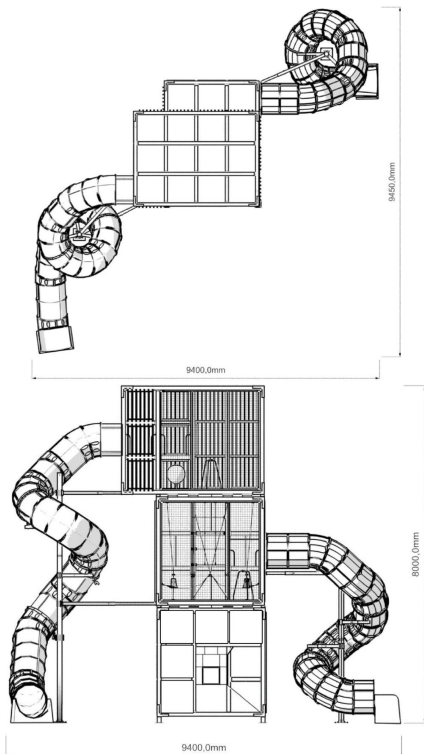

Height is a fundamental element of exciting play. Rising to nearly 8 metres, this tower consists of three elements (a cube and two cuboids on top of each other) and offers users chances for truly testing their limits. How high do you dare to climb? Are you brave enough to walk on the transparent floor? Will you climb down or speed down one of the two tube slides? Tube slides are available also in stainless steel.

User age	6+
Number of users	42
Product length, mm	9340
Product width, mm	9330
Product height, mm	8000
Impact area, m ²	14.8
Falling space, m ²	27.6
Height required, mm	8000
Max. free fall height, mm	1000
Safety info	EN 1176-1, 3 TÜV
Installation time (for 1), H	68
Foundation options	surface_mounting
Wood	
Colour of walls and HPL	