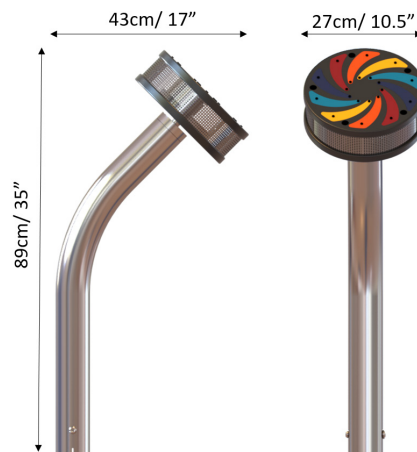

## Tuning and Sound Level Data

Unpitched Percussion

## Description

A miniature version of our Cyclone. Its colorful rainbow design and smaller size make it ideal for use in early childhood settings. Turning the wheel sets the ball bearings in motion, creating a realistic rain sound. Players can adjust the intensity of the sound by spinning the wheel harder or softer, promoting gross motor skills and teaching the concept of cause and effect. Whether it's a gentle drizzle, a heavy shower, or a full-blown downpour, the Tropical Cyclone allows for a range of rain sounds to be explored.

## Materials and Features

316 mirror polished marine grade stainless steel stand.  
HDPE wheel faces with rainbow anodized details.  
Stainless steel mesh.  
Stainless steel ball bearings.  
Vandal resistant fixings.