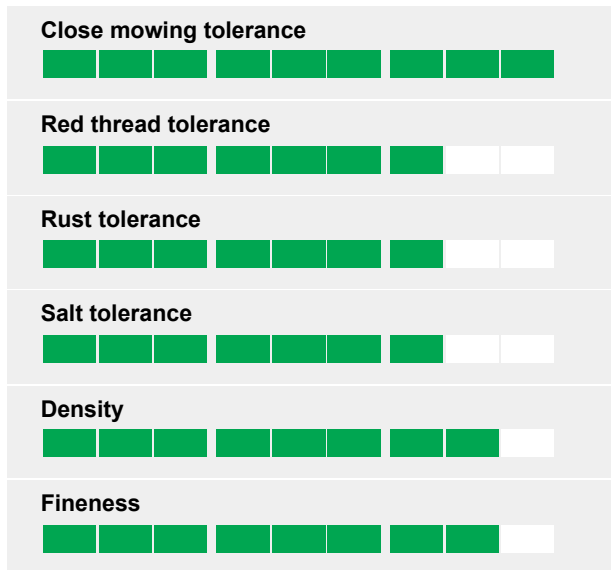

%	Cultivar	Species
25%	FULMER	Chewings fe
15%	BOGART	Slender cree
20%	ARCHIBAL	Slender cree
20%	CEZANNE	Slender cree
15%	MANOR	Browntop be
5%	ARROWTOWN	Browntop be

Ratings

Sowing Rate:
Overseeding:
Mowing height:

An ideal mixture for greens renovation providing rapid germination, a fine putting surface and excellent year round colour. The addition of the top rated tennis bentgrass Manor further improves colour and disease resistance.