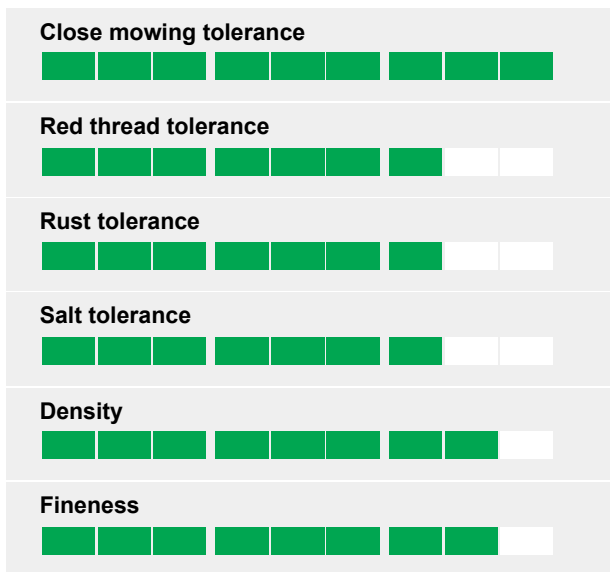

%	Cultivar	Species
15%	BOGART	Chewings
35%	ANTOINETTE	Chewings
20%	CEZANNE	Slender cr
30%	ARCHIBAL	Slender cr

Ratings

Sowing rate:

Overseeding:

Mowing height:

A high quality fine fescue mixture designed for the renovation of greens, tees and fairways. The mix will establish quickly and has excellent year round colour and disease resistance. Especially useful for over sowing early and late in the season when following a sustainable golf management programme. Now benefiting from top rated Absolom slender creeping red fescue.

Treated seed, read more on GroMax by clicking [HERE](#)

Available in 20kg bags