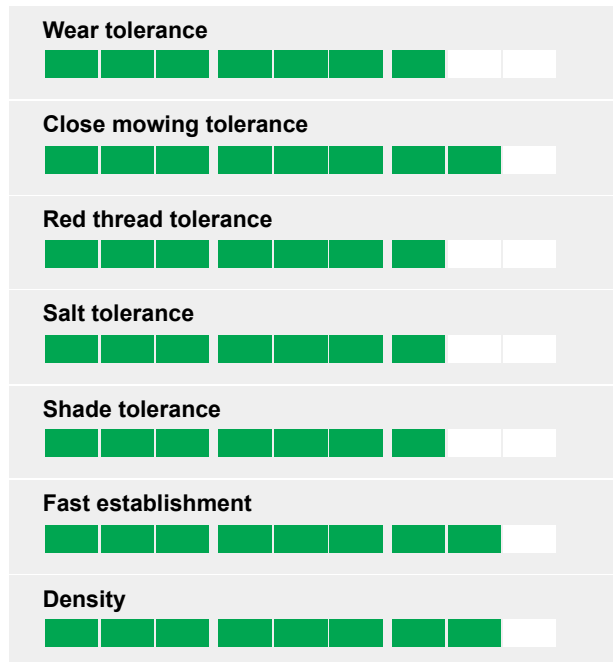

%	Cultivar	Species
35%	DICKENS	Perennial Rye
35%	CHARDIN	Perennial Rye
10%	CEZANNE	Slender creepi
20%	SAROLEA	Slender creepi

Ratings

Sowing rate:
Overseeding rate:
Mowing height:

This mixture incorporating high quality turf type perennial ryegrass cultivars gives fast establishment, strong soil binding characteristics, fine dense appearance and high close mown wear tolerance. A versatile mix suitable for any close mown situation under wear.