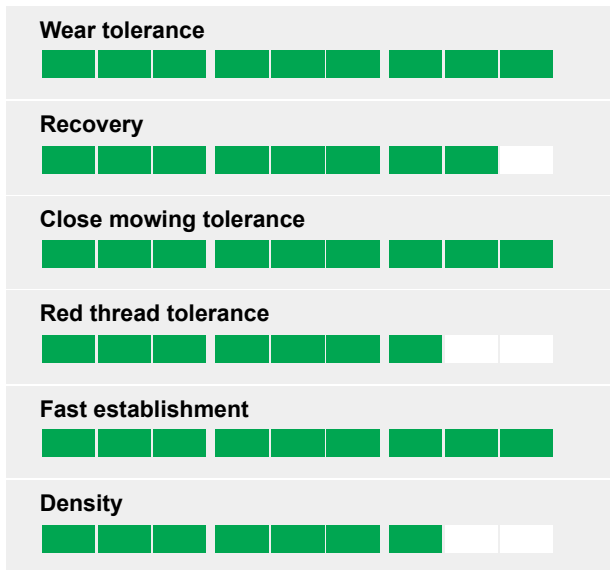

%	Cultivar	Speci
10%	ANISTON	Peren
20%	CHOLE	Peren
50%	CHARDIN	Peren
20%	DICKENS	Peren

Ratings

Sowing rate:
Overseeding:
Mowing height:

The combination of these highly rated cultivars, now including Aniston, gives excellent performance with regard to speed of establishment, density and resistance to wear, under close mown conditions.

Treated seed, read more on GroMax by clicking [HERE](#)

Available in 20kg and 10kg bags