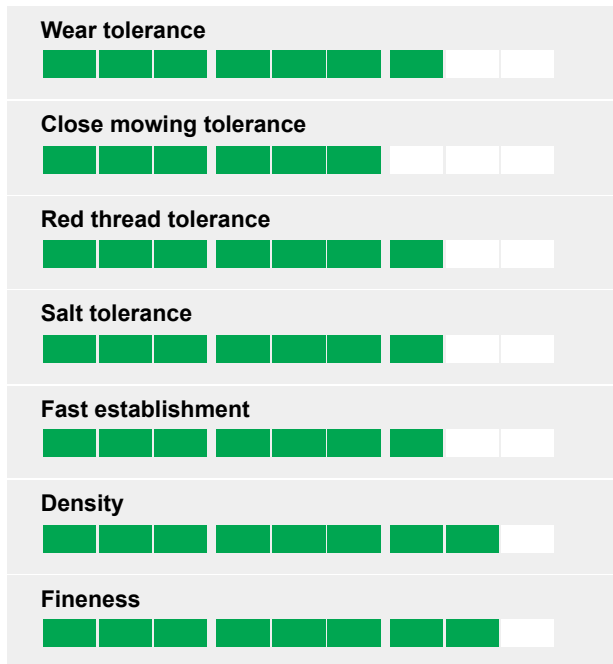

%	Cultivar	Species
5%	TETRADRY	4 Turf Tetraploid
10%	TETRAGAME	4 Turf Tetraploid
15%	CHARDIN	Perennial ryegrass
20%	DICKENS	Perennial ryegrass
30%	SERGEI	Strong creeping
10%	WAGNER	Chewings fescue
10%	SMIRNA	Slender creeping

Ratings

Sowing rate:
Overseeding:
Mowing height:

An excellent mixture, fine in appearance and hard wearing with excellent colour. The improved new cultivars ensure, a shade tolerant, low maintenance turf, with good disease resistance, keeping future maintenance costs to the minimum. The inclusion of our unique 4turf Tetraploid ryegrasses Tetradry and Tetragame deliver fast establishment, improved colour, increased drought tolerance and incredible disease resistance. A very successful mixture for both private and local authority use, on housing and industrial developments where a high quality and durable turf is called for.