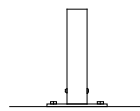

## Tuning and Sound Level Data

Unpitched Percussion

50m - 53dB  
10m - 60dB  
<3m - 69dB

Packed Dimensions	Weight (kgs)	L (cm)	W (cm)	H (cm)
Large Drum	12	81	29	29
Small Drum	10	81	29	29
Post	4	115	11	11