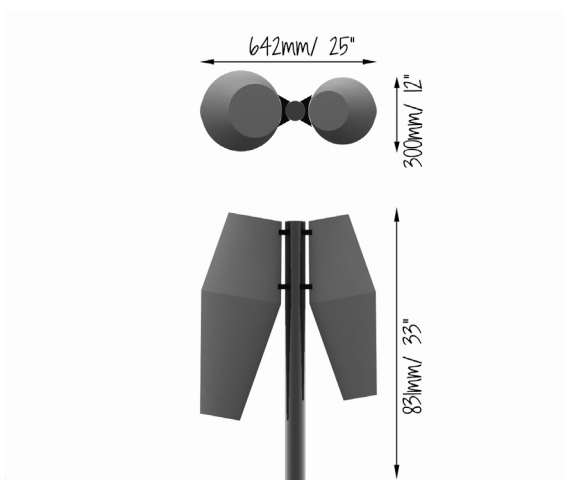

## Tuning and Sound Level Data

Unpitched Percussion

50m - 53dB  
10m - 60dB  
<3m - 69dB

Packed Dimensions	Weight (kgs)	L (cm)	W (cm)	H (cm)
Large Drum	12	81	29	29
Small Drum	10	81	29	29
Post	4	115	11	11