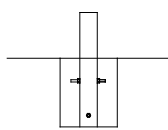

## Tuning and Sound Level Data

Unpitched Percussion

50m - 53dB  
10m - 60dB  
<3m - 69dB

Packed Dimensions	Weight (kgs)	L (cm)	W (cm)	H (cm)
Large Drum	12	81	29	29
Small Drum	10	81	29	29
Post	4	115	11	11