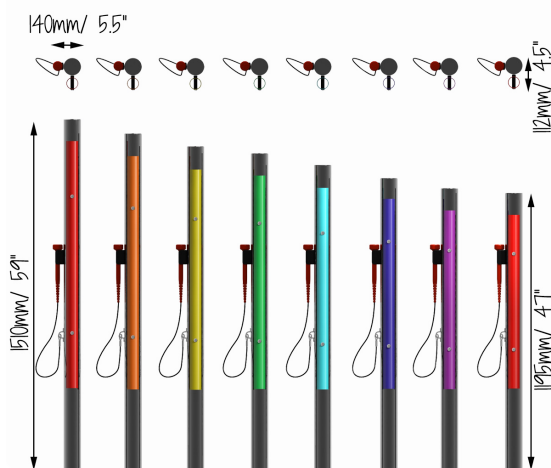

Calypso Chimes Single

Description

Choose your own individual chimes from a collection of eight. These rainbow colored chimes attached to individual stainless steel posts. Resonant, colorful chimes that can be arranged in endless combinations.

Red C4, Orange D4, Yellow E4, Green F4, Blue G4, Indigo A4, Violet B4, Red C5

Materials and Features

300 series stainless steel leg, mirror polished.
Colour anodized aluminum notes.
1 part vandal resistant mallets with Mallet Minders.
Vandal resistant 300 series stainless steel fixings.

Tuning and Sound Level Data

C Major Diatonic (C4 - C5)

50m - 52dB
10m - 62dB
<3m - 87dB

Packed Dimensions	Weight (kg)	L (cm)	H (cm)	W (cm)
Individual Chime Package Dims x8 for full set	7	199	16	11

*Surface fixing instruments will include additional packages containing fixing plates.