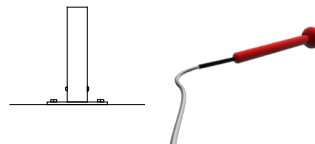

Red C4, Orange D4, Yellow E4, Green F4, Blue G4, Indigo A4, Violet B4, Red C5

Materials and Features

300 series stainless steel leg, mirror polished.
Colour anodized aluminum notes.
1 part vandal resistant mallets with Mallet Minders.
Vandal resistant 300 series stainless steel fixings.

Tuning and Sound Level Data

C Major Diatonic (C4 - C5)

50m - 52dB
10m - 62dB
<3m - 87dB

Packed Dimensions	Weight (kg)	L (cm)	H (cm)	W (cm)
Individual Chime Package Dims x8 for full set	7	199	16	11

*Surface fixing instruments will include additional packages containing fixing plates.