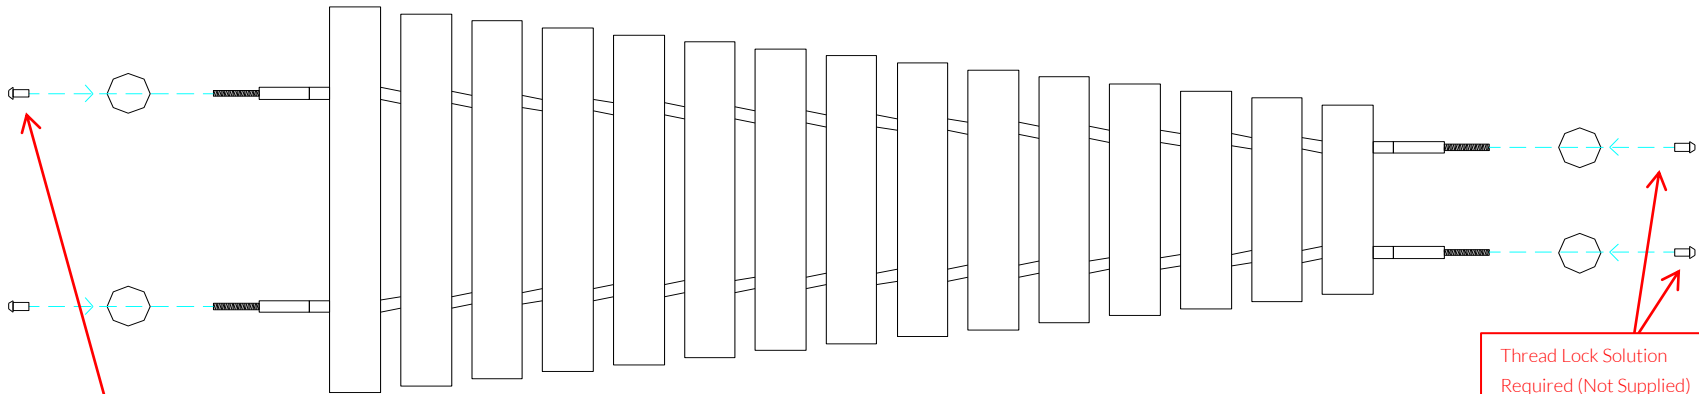

Installation Instructions

Wall Fixed Wall Marimba Page 1 of 3

1. Mark hole positions on wall, then drill to manufacturers specified diameter and depth of M10 raw bolt (See Wall Fix installation sheet).

2. Once holes are drilled insert M10 raw bolts into holes and set in place to secure tightly.

Weight of heaviest part **12kg** (Wall Marimba Notes)

Wall fixings are not supplied, installer will select suitable method of fixing. Suggested Fixing M10 Rawl Bolt

Spares available from
percussionplay.com or from your
local distributor

14 Kg

Instrument Components:

x4

M8 Barrel Nut

x4

Wall mounts

Metric Conversion:
700mm/ 28"
850mm/ 33"
1m/ 39"

Tools:

x1
TX 40 Driver Bit

Wall Fixed
Wall Marimba
Page 2 of 3

COMPONENTS LIST:

☐ M8 Barrel Nut Pin torx X4

Thread Lock Solution
Required (Not Supplied)

Thread Lock Solution
Required (Not Supplied)

Instrument Components: