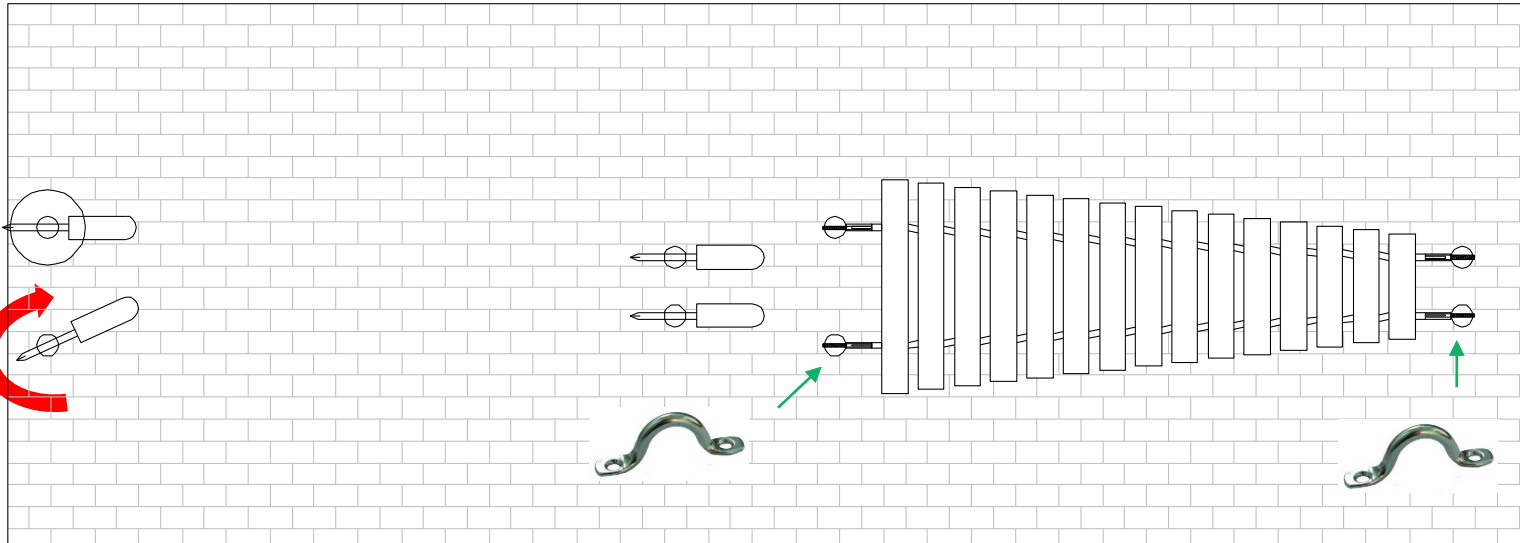

Saddle Straps should be attached to the bottom wall mounts to attach the beaters

Instrument
Components:

x4

M8 Barrel Nut

x4

Wall mounts

Metric Conversion:

1507mm/ 59 21/64"

1492mm/ 58 47/64"

1490mm/ 58 21/32"

300mm/ 11 13/16"

150mm/ 5 29/32"

75mm/ 3"

MADE IN
BRITAIN

BSEN 1176