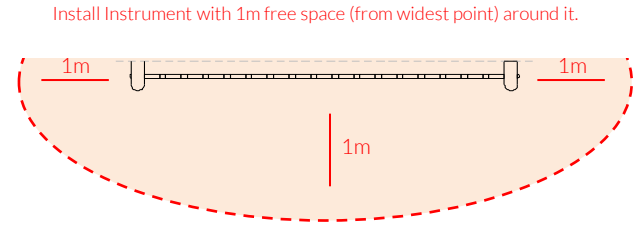

Weight of heaviest part **12kg** (Wall Marimba Notes)

Wall fixings are not supplied, installer will select suitable method of fixing. Suggested Fixing M10 Rawl Bolt

Spares available from
percussionplay.com or from your
local distributor

14 Kg

Instrument Components:

x4

x4

Metric Conversion:
700mm/ 28"
850mm/ 33"
1m/ 39"