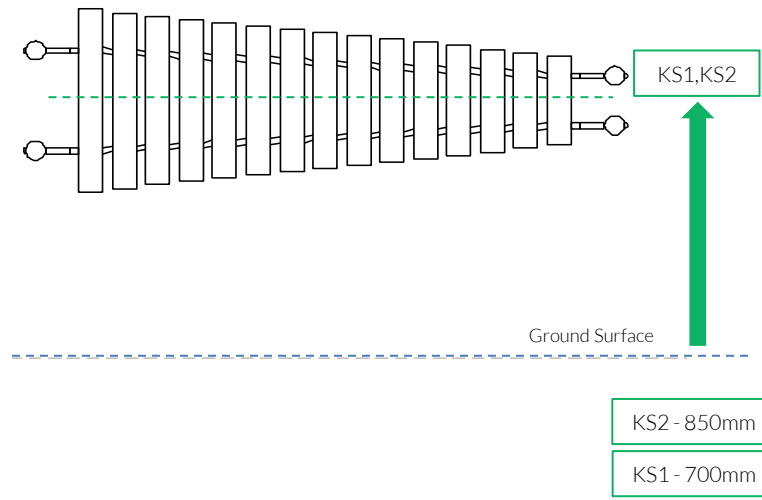

Installation Instructions

Wall Fixed Wall Marimba Page 1 of 3

1. Mark hole positions on wall, then drill to manufacturers specified diameter and depth of M10 raw bolt (See Wall Fix installation sheet).

2. Once holes are drilled insert M10 raw bolts into holes and set in place to secure tightly.

3. Attach wall mounts onto raw bolts making sure they are tight to the wall and have the large holes to the outside. Use a long tool to tighten further.

4. Once all mounts are fixed in place attach the notes using M8 Barrel Nuts and Pin torx bit.

14 Kg

Instrument Components:

x4

M8 Barrel Nut

x4

Wall mounts

Metric Conversion:
700mm/ 28"
850mm/ 33"
1m/ 39"

Tools:

Metric Conversion:

1507mm/ 59 21/64"

1492mm/ 58 47/64"

1490mm/ 58 21/32"

300mm/ 11 13/16"

150mm/ 5 29/32"

75mm/ 3"

MADE IN
BRITAIN