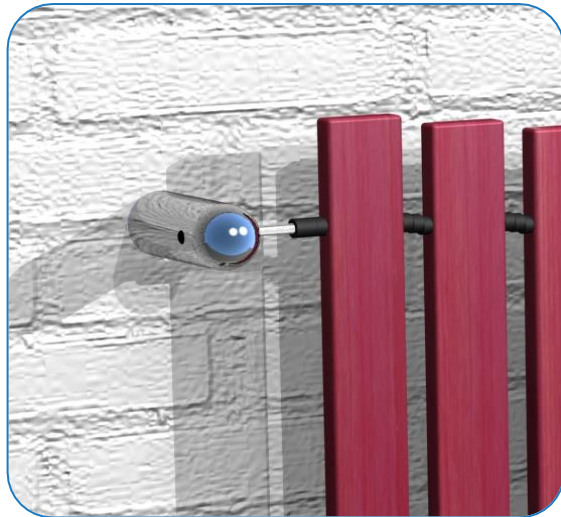

Installation Instructions

Wall Fixed Wall Marimba Page 1 of 3

1. Mark hole positions on wall, then drill to manufacturers specified diameter and depth of M10 raw bolt (See Wall Fix installation sheet).

2. Once holes are drilled insert M10 raw bolts into holes and set in place to secure tightly.

3. Attach wall mounts onto raw bolts making sure they are tight to the wall and have the large holes to the outside. Use a long tool to tighten further.

4. Once all mounts are fixed in place attach the notes using M8 Barrel Nuts and Pin torx bit.