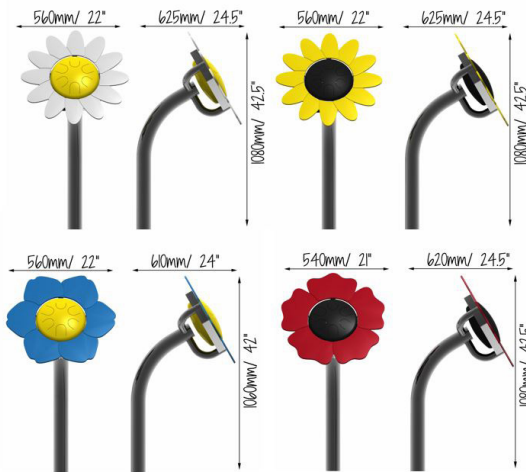

Petal Drums

Description

Each 'Petal Drum' contains a small (24cm) Babel Drum encased with shaped aluminum 'petals', securely mounted to a stainless-steel frame, and comes supplied with a soft, flexible beater specifically designed to produce delightfully soft soothing tones.

Materials and Features

- 316 stainless steel, mirror polished leg.
- Stainless steel tongue drum center.
- Aluminum petals.
- Gloss polyester powder coated finish.
- 2 x 1 part vandal resistant mallets.
- Vandal resistant 300 series stainless steel fixings.

Tuning and Sound Level Data

- Forget Me Not - C Major Pentatonic
- Poppy - A Akebono
- Daisy - A Minor
- Sunflower - C Pygmy

50m - 48dB
 10m - 59dB
 <3m - 79dB

Pack Dimensions	Weight (kgs)	L (cm)	W (cm)	H (cm)
Frame	15	142	40	36
Flowers	9	60	60	14