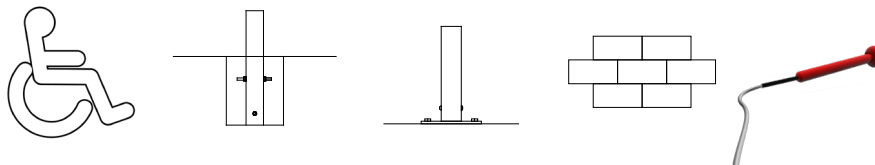

Pack Dimensions	Weight (kgs)	L (cm)	W (cm)	H (cm)
Frame	15	142	40	36
Flowers	9	60	60	14

*Surface fixing instruments will include additional packages containing fixing plates.