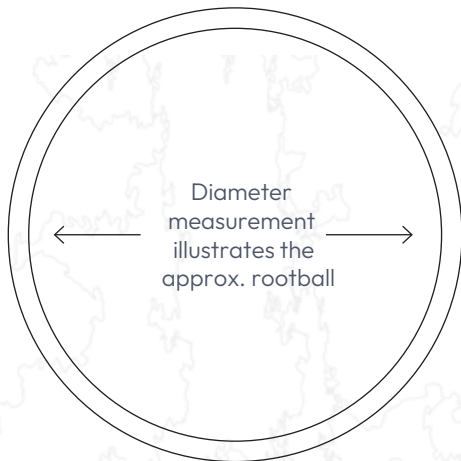

# Mona Relief Aria

A robust irrigation unit that delivers water straight to the roots of the tree. Installed with a perforated pipe that surrounds the tree's rootball, the Mona Relief system is a cost-effective solution for preventing drought with newly planted trees. Available with optional Aria vented inlet - allows water to be filled through the cap whilst preventing debris from blocking the pipe.

**Features:**

- 35mm irrigation pipe
- Quick and simple to install
- Discreet and unobstructive

Model	Dia. of Irrigation Ring	Application
MRSA1	400mm	Small trees and specimen shrubs
MRSA2	560mm	Standard and select standard trees, check rootball diameter to match your irrigation kit
MRSA3	800mm	Standard and select standard trees, check rootball diameter to match your irrigation kit
MRSA4	1300mm	Standard and select standard trees, check rootball diameter to match your irrigation kit

**Application:**

1. Place tree rootball in hole as with normal planting instructions

2. Measure the circumference of the rootball and cut the Mona Relief pipe to the required size. Connect both ends of the pipe to the Mona Relief T junction. The Mona Relief is most efficient when positioned within the top third of the rootball

All Mona Relief inlets are available with varying irrigation pipe sizes, dependant on the rootball size.

PLAN

ELEVATION

OPEN