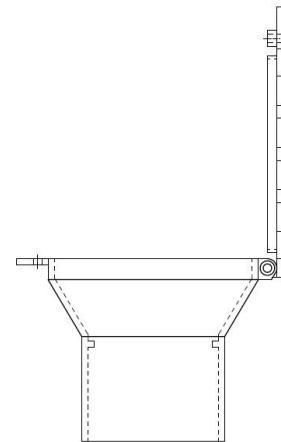

**Features:**

- 35mm irrigation pipe
- Quick and simple to install
- Discreet and unobstructive

Model	Dia. of Irrigation Ring	Application
MRSA1	400mm	Small trees and specimen shrubs
MRSA2	560mm	Standard and select standard trees, check rootball diameter to match your irrigation kit
MRSA3	800mm	Standard and select standard trees, check rootball diameter to match your irrigation kit
MRSA4	1300mm	Standard and select standard trees, check rootball diameter to match your irrigation kit

**Application:**

1. Place tree rootball in hole as with normal planting instructions

2. Measure the circumference of the rootball and cut the Mona Relief pipe to the required size. Connect both ends of the pipe to the Mona Relief T junction. The Mona Relief is most efficient when positioned within the top third of the rootball

**Specification:**

It is recommended that when an urban tree is planted a tree irrigation system is put in place to ensure the tree receives the best start. By proactively installing a system that will irrigate it the rootball, the tree's roots instantly receive the much needed water to aid growth.

All Mona Relief inlets are available with varying irrigation pipe sizes, dependant on the rootball size.

PLAN

ELEVATION

OPEN