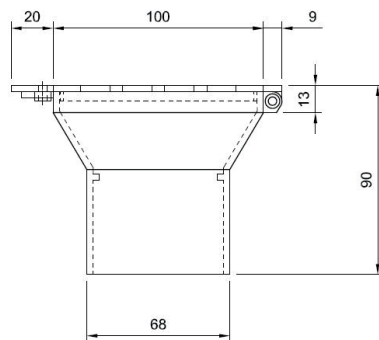

**Features:**

- 35mm irrigation pipe
- Quick and simple to install
- Discreet and unobstructive

Model	Dia. of Irrigation Ring	Application
MRSA1	400mm	Small trees and specimen shrubs
MRSA2	560mm	Standard and select standard trees, check rootball diameter to match your irrigation kit
MRSA3	800mm	Standard and select standard trees, check rootball diameter to match your irrigation kit
MRSA4	1300mm	Standard and select standard trees, check rootball diameter to match your irrigation kit

**Application:**

1. Place tree rootball in hole as with normal planting instructions

2. Measure the circumference of the rootball and cut the Mona Relief pipe to the required size. Connect both ends of the pipe to the Mona Relief T junction. The Mona Relief is most efficient when positioned within the top third of the rootball

3. Insert the Mona Relief feeding pipe with cap into the T junction

4. Back fill the area covering the Mona Relief ring and feeding pipe evenly, ensuring it remains level at all times

5. Leave space for the cap and feeding pipe to protrude from the ground, this prevents blockages of soil, stones and mulches

All Mona Relief inlets are available with varying irrigation pipe sizes, dependant on the rootball size.

PLAN

ELEVATION

OPEN