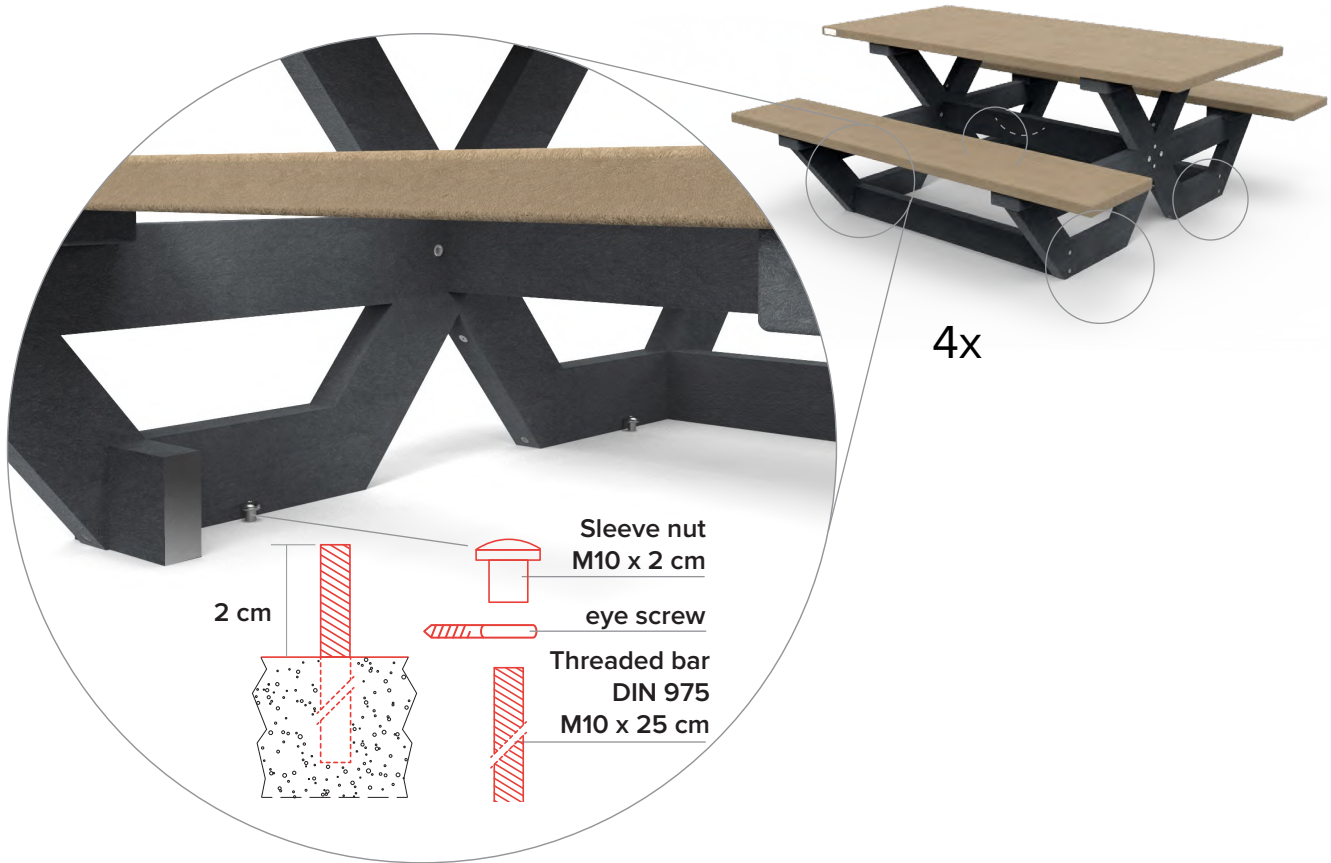

picnic table CROSS

Sleek design

measurements

available colours

Boards

- Quartz Brown
- Mineral Grey
- Sand Beige
- Ural Black

Legs

- Ural Black

Weatherproof

Completely recyclable

nice in combination with

anchoring

reinforcement