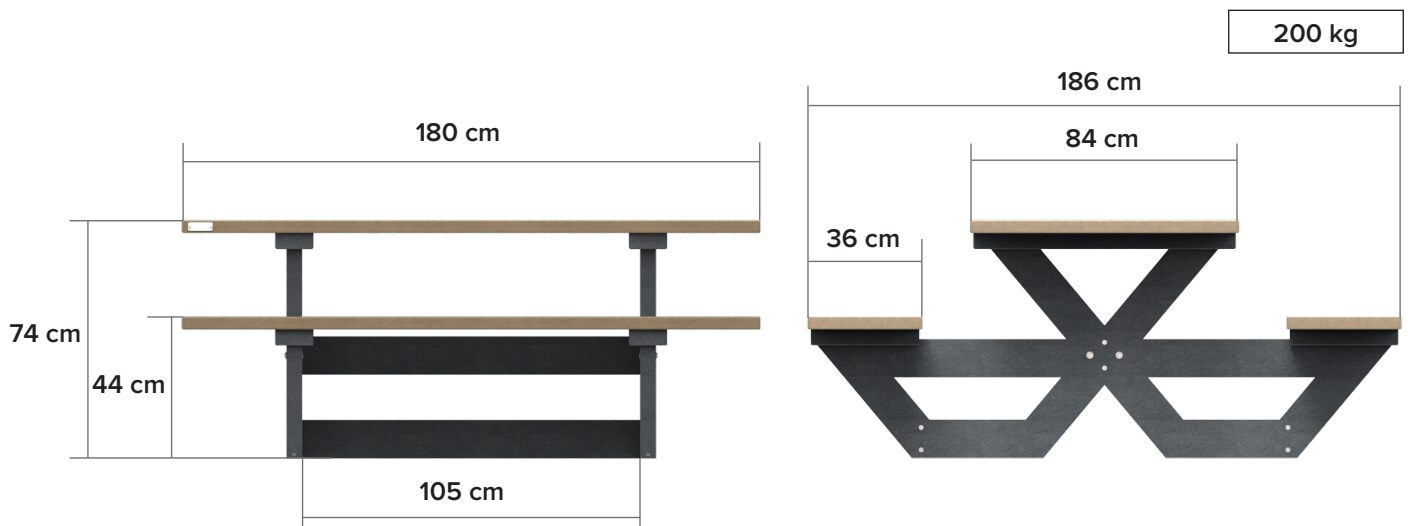

picnic table CROSS

Sleek design

measurements

available colours

Boards

- Quartz Brown
- Mineral Grey
- Sand Beige
- Ural Black

Legs

- Ural Black