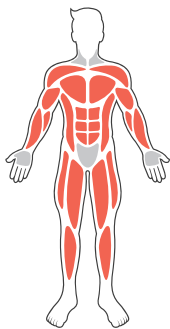

Sky Stepper BX/SG 3000

Dimensions:

1267 x 615 x 1765 mm

Muscle Groups:

Product Information

Bring familiarity to your outdoor gym with this easy-to-use Sky Stepper. Functionally similar to a traditional cross trainer, the Sky Stepper provides an excellent cardiovascular workout for the whole body.

Users

- 1 Suitable for a single user above 140cm / 4'7" in height

Features

- A great 'all-round' cardiovascular workout
- A combination of forward and reverse movements to work different muscle sets
- Improved balance and coordination
- Low impact on leg and arm joints
- A unique "safety stop" system