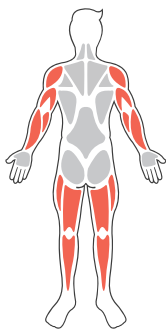

Sky Stepper BX/SG 3000

Dimensions:

1267 x 615 x 1765 mm

Muscle Groups:

Product Information

Bring familiarity to your outdoor gym with this easy-to-use Sky Stepper. Functionally similar to a traditional cross trainer, the Sky Stepper provides an excellent cardiovascular workout for the whole body.

Users

- 1 Suitable for a single user above 140cm / 4'7" in height

Features

- A great 'all-round' cardiovascular workout
- A combination of forward and reverse movements to work different muscle sets
- Improved balance and coordination
- Low impact on leg and arm joints
- A unique "safety stop" system