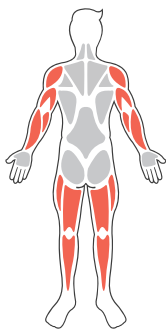

Rower
BX/SG 3014

Dimensions:
1198 x 805 x 1150 mm

Muscle Groups:

Product Information

Add familiarity to your outdoor gym with our Rower. Similar in design to the traditional rowing machine, our outdoor Rower provides a great cardiovascular workout, using the arms, legs and core body muscles.

Users

- 1 Suitable for a single user above 140cm / 4'7" in height

Features

- Provides either a warm up or intense workout dependant on pace
- Helps to build core muscles, as well as those in the arms and upper legs
- Employs the user's body weight as resistance
- A unique "safety stop" system