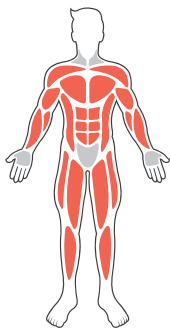

Rower
BX/SG 3014

Dimensions:
1198 x 805 x 1150 mm

Muscle Groups:

Product Information

Add familiarity to your outdoor gym with our Rower. Similar in design to the traditional rowing machine, our outdoor Rower provides a great cardiovascular workout, using the arms, legs and core body muscles.

Users

- 1 Suitable for a single user above 140cm / 4'7" in height

Features

- Provides either a warm up or intense workout dependant on pace
- Helps to build core muscles, as well as those in the arms and upper legs
- Employs the user's body weight as resistance
- A unique "safety stop" system