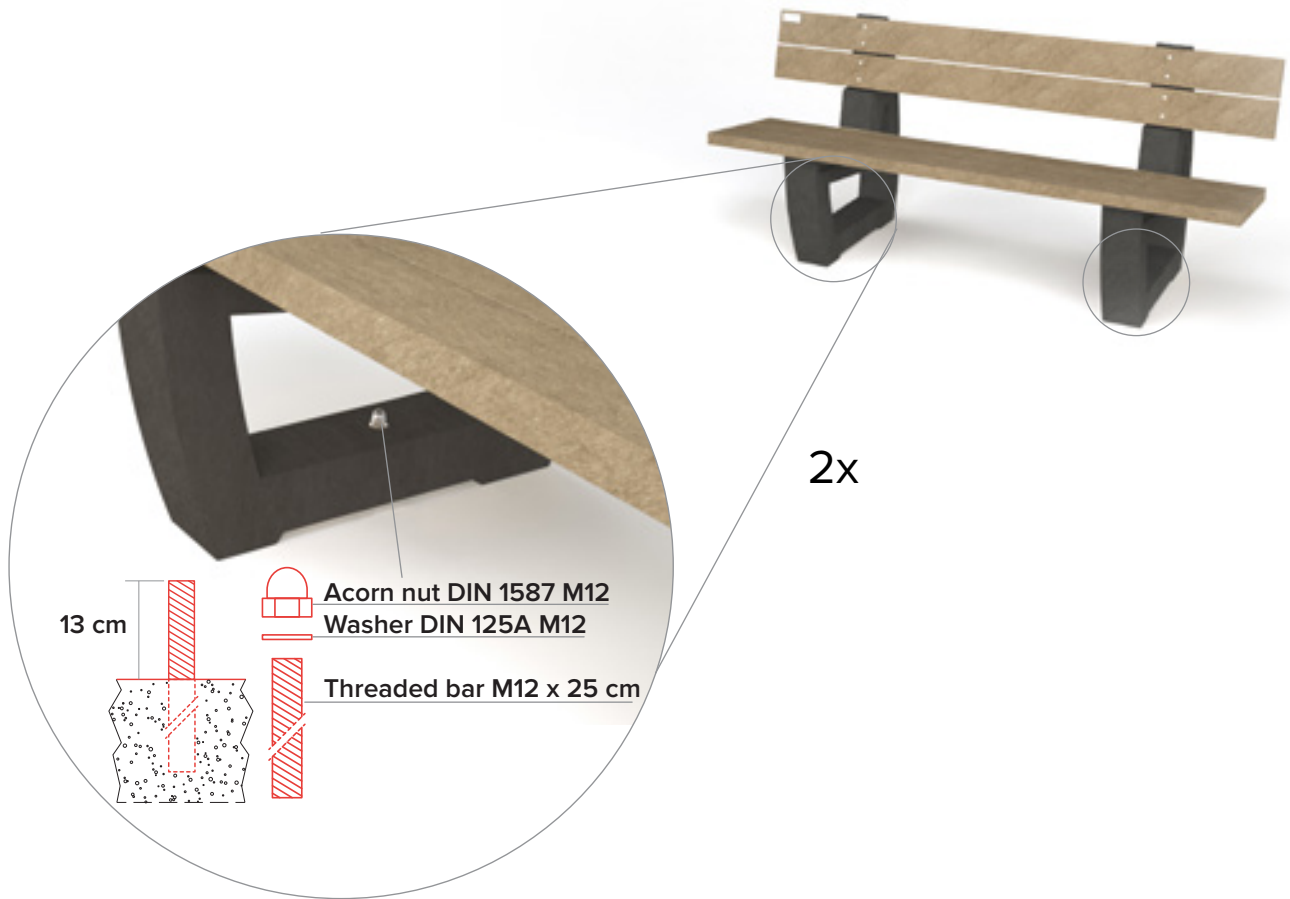

anchoring

reinforcement

nice in combination with