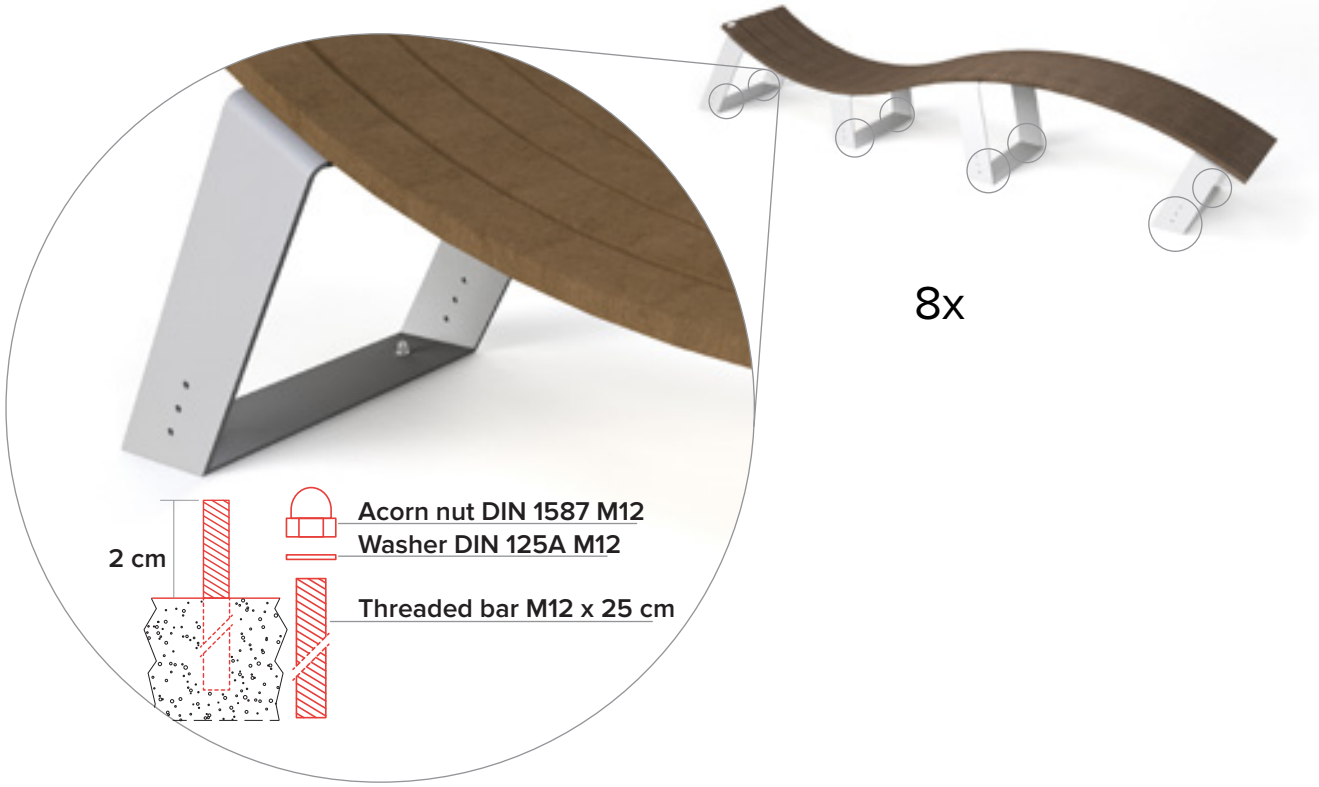

The Wave

coming to rest can look dynamic too

measurements

200 kg

available colours

main advantages

100% plastic waste

Maintenance free

Rot-proof

Natural texture

Graffiti resistant

Splinter-free

Coloured throughout

Weatherproof

Completely recyclable

anchoring in concrete

anchoring in loose soil