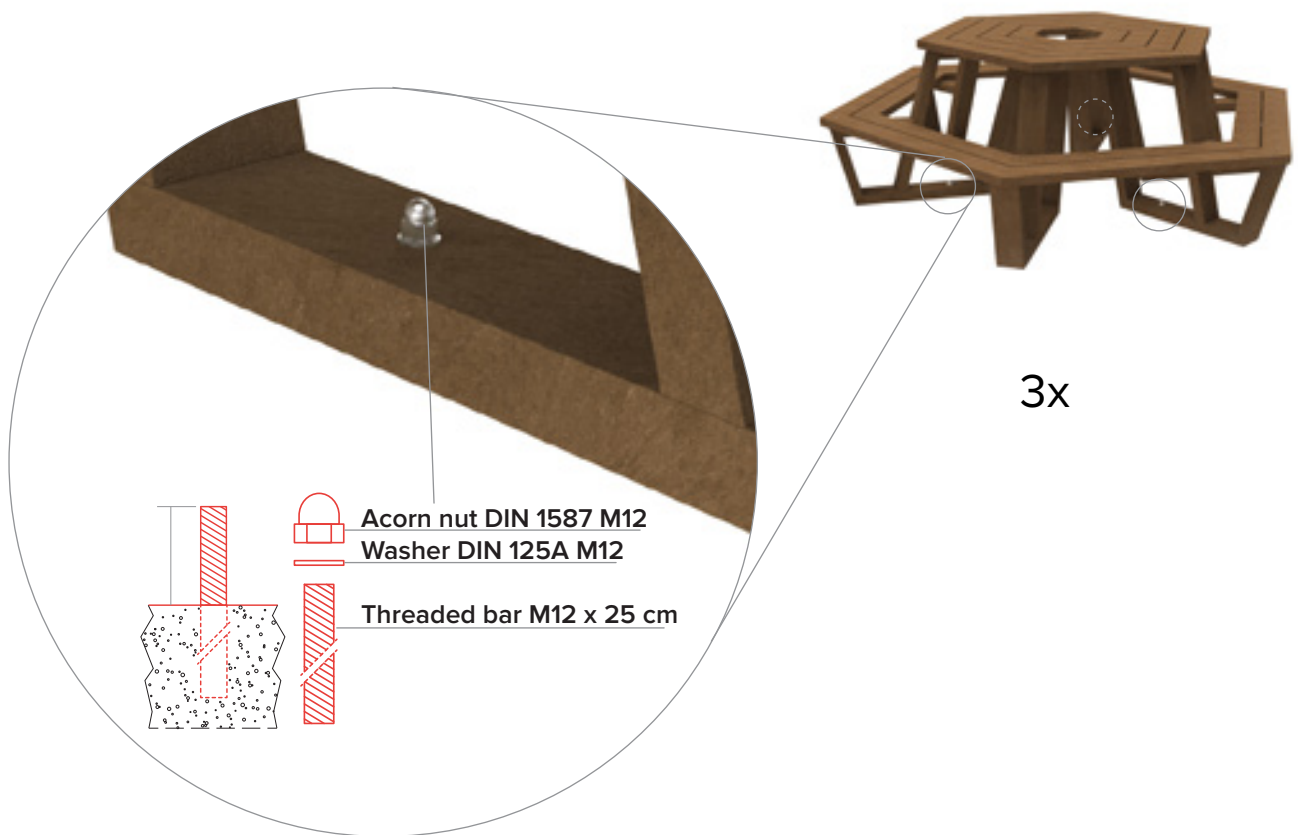

main advantages

100% plastic waste

Maintenance free

Rot-proof

Natural texture

Graffiti resistant

Splinter-free

Coloured throughout

Weatherproof

Completely recyclable

anchoring

reinforcement