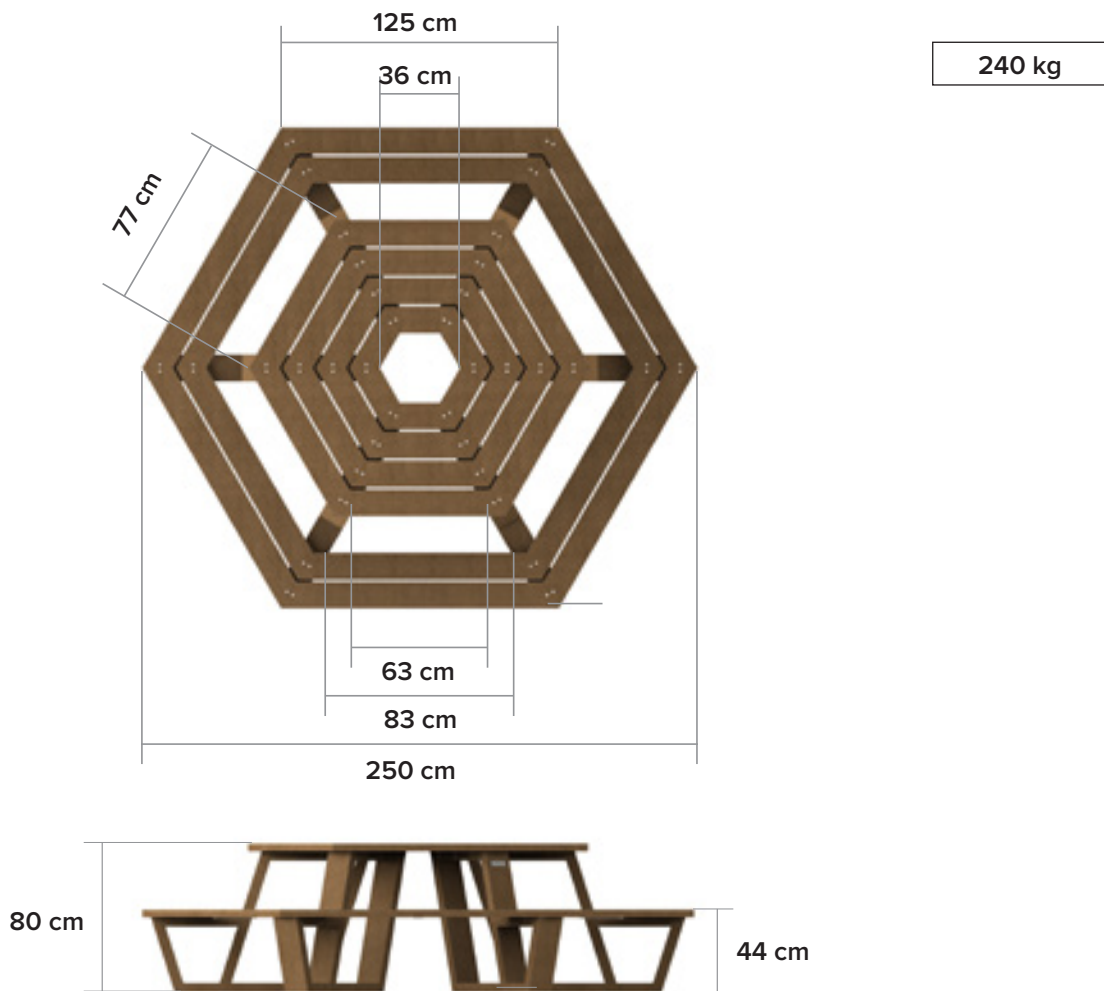

Roma

for picnic parties of 12

measurements

available colours

bicolour options

Boards

Legs

main advantages